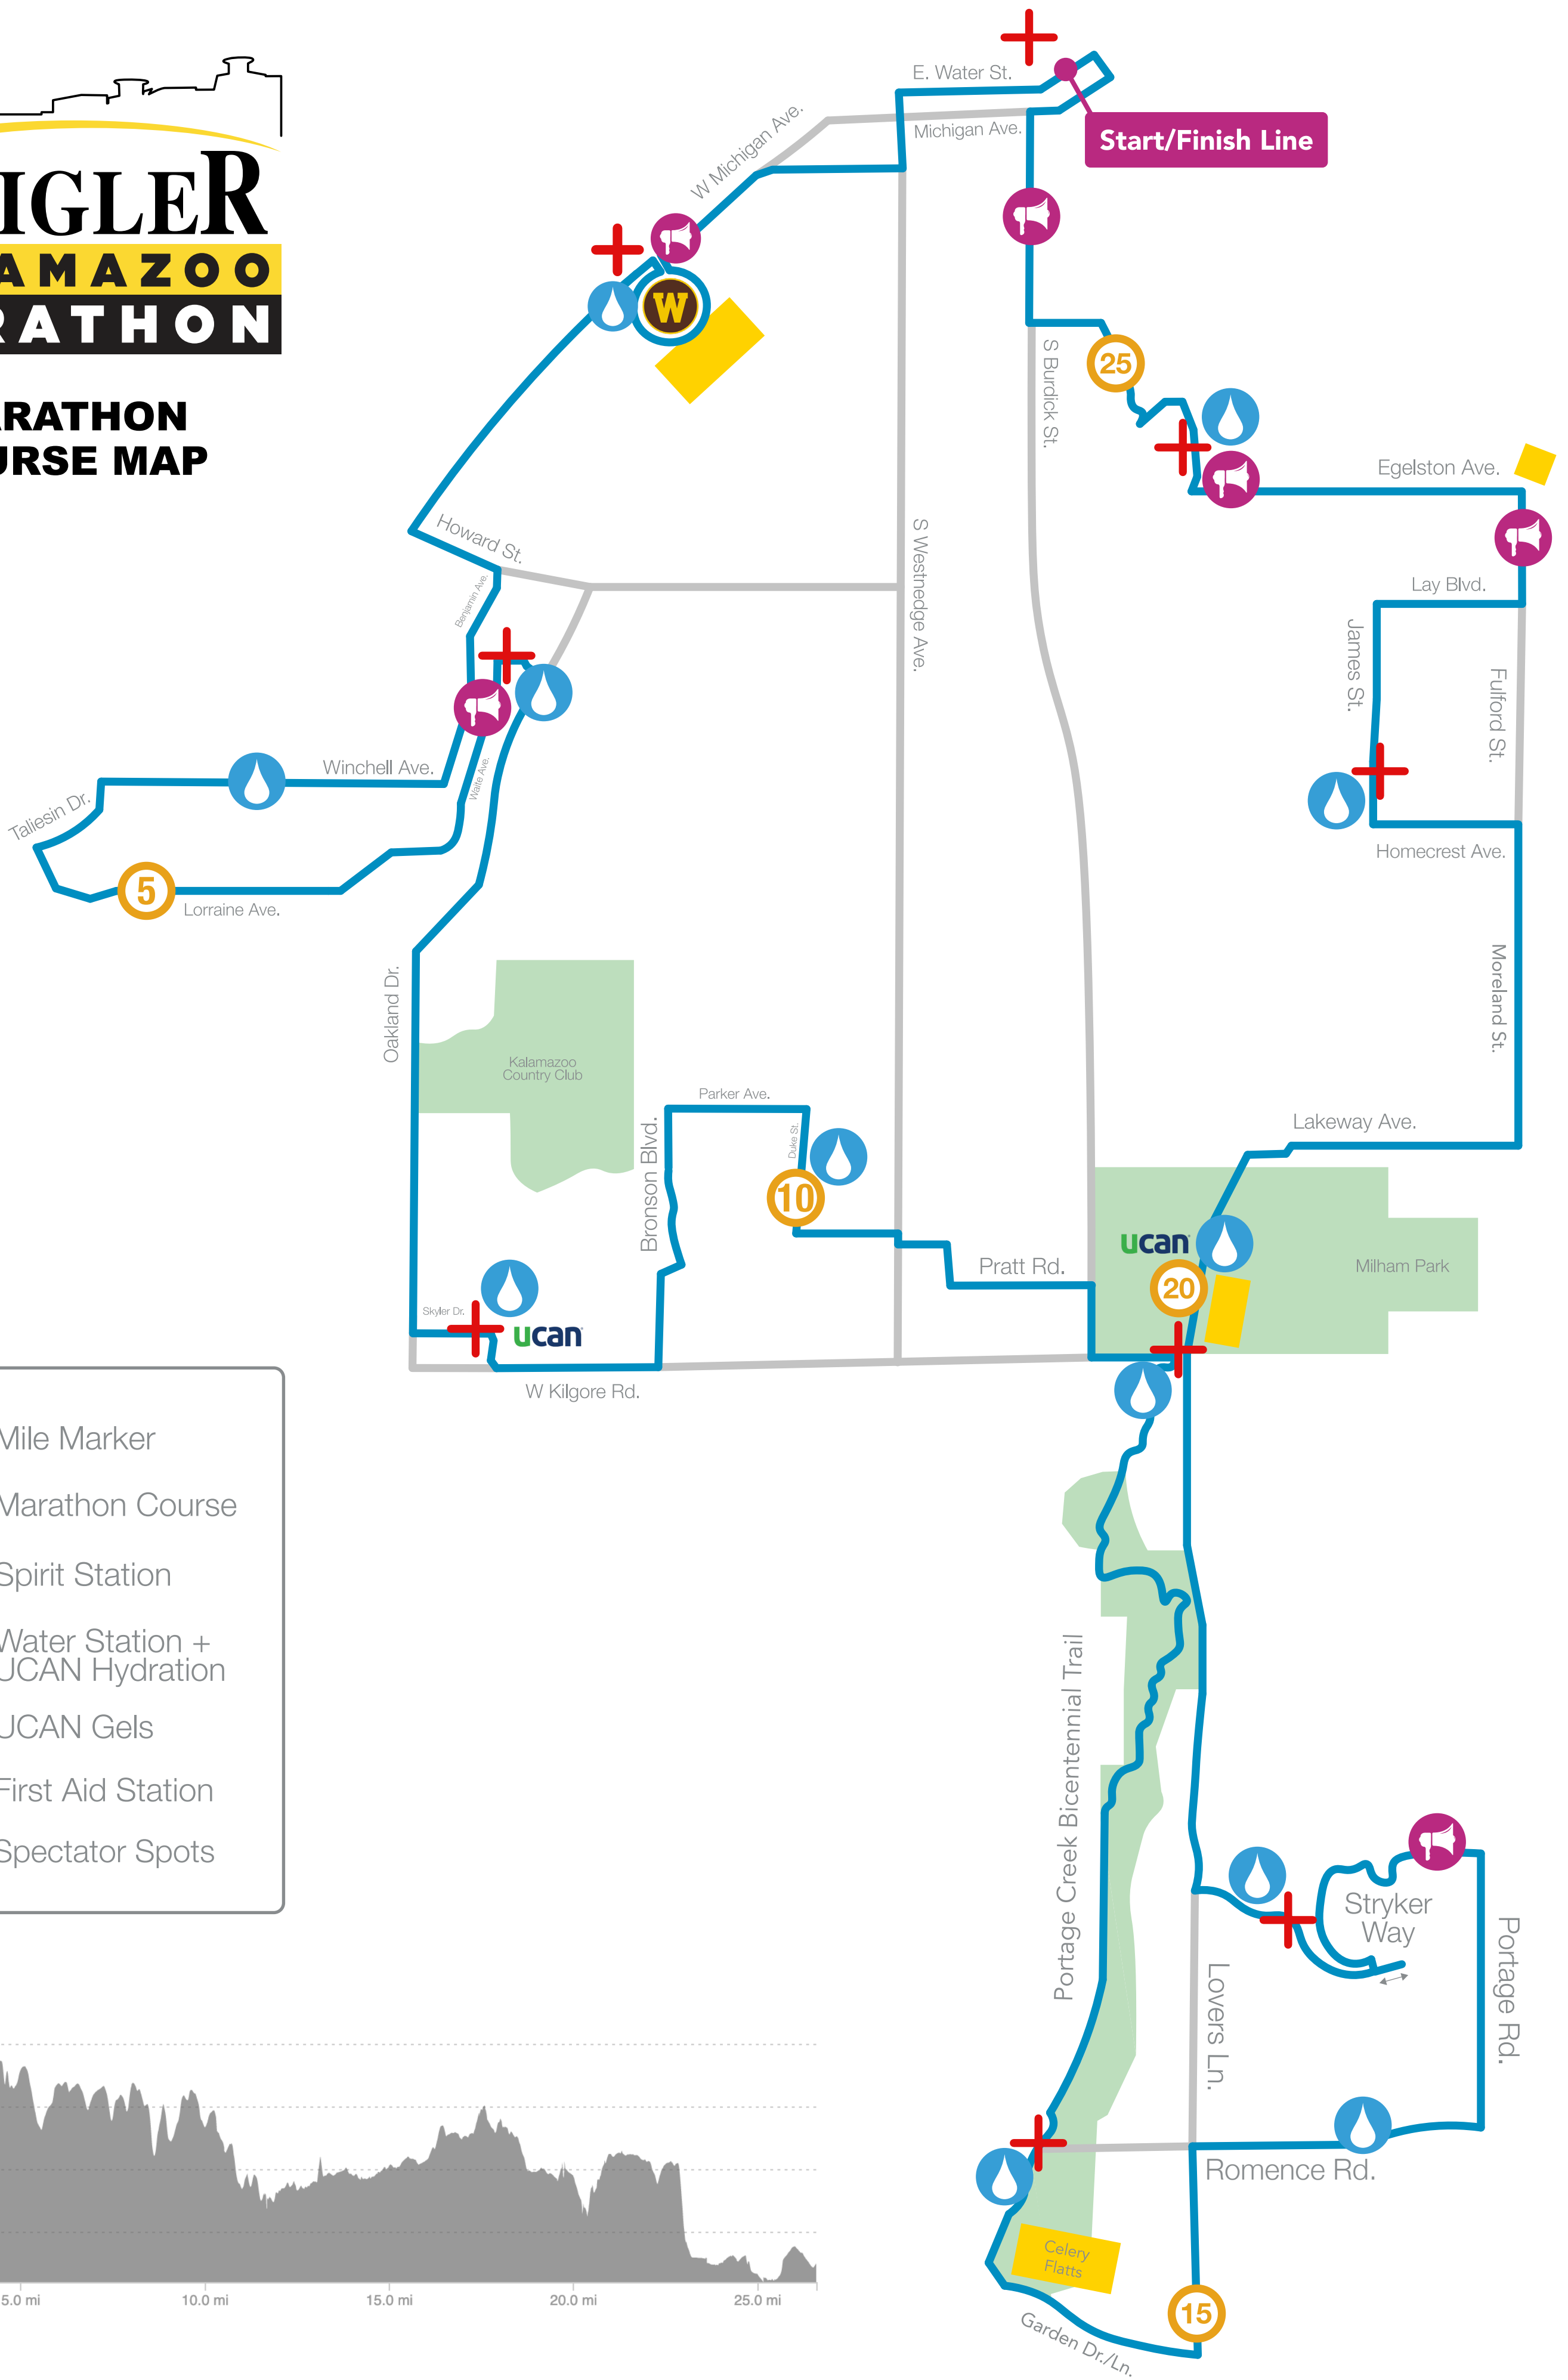

ZEIGLER KALAMAZOO MARATHON

MARATHON COURSE MAP

	Mile Marker
	Marathon Course
	Spirit Station
	Water Station + UCAN Hydration
	UCAN Gels
	First Aid Station
	Spectator Spots