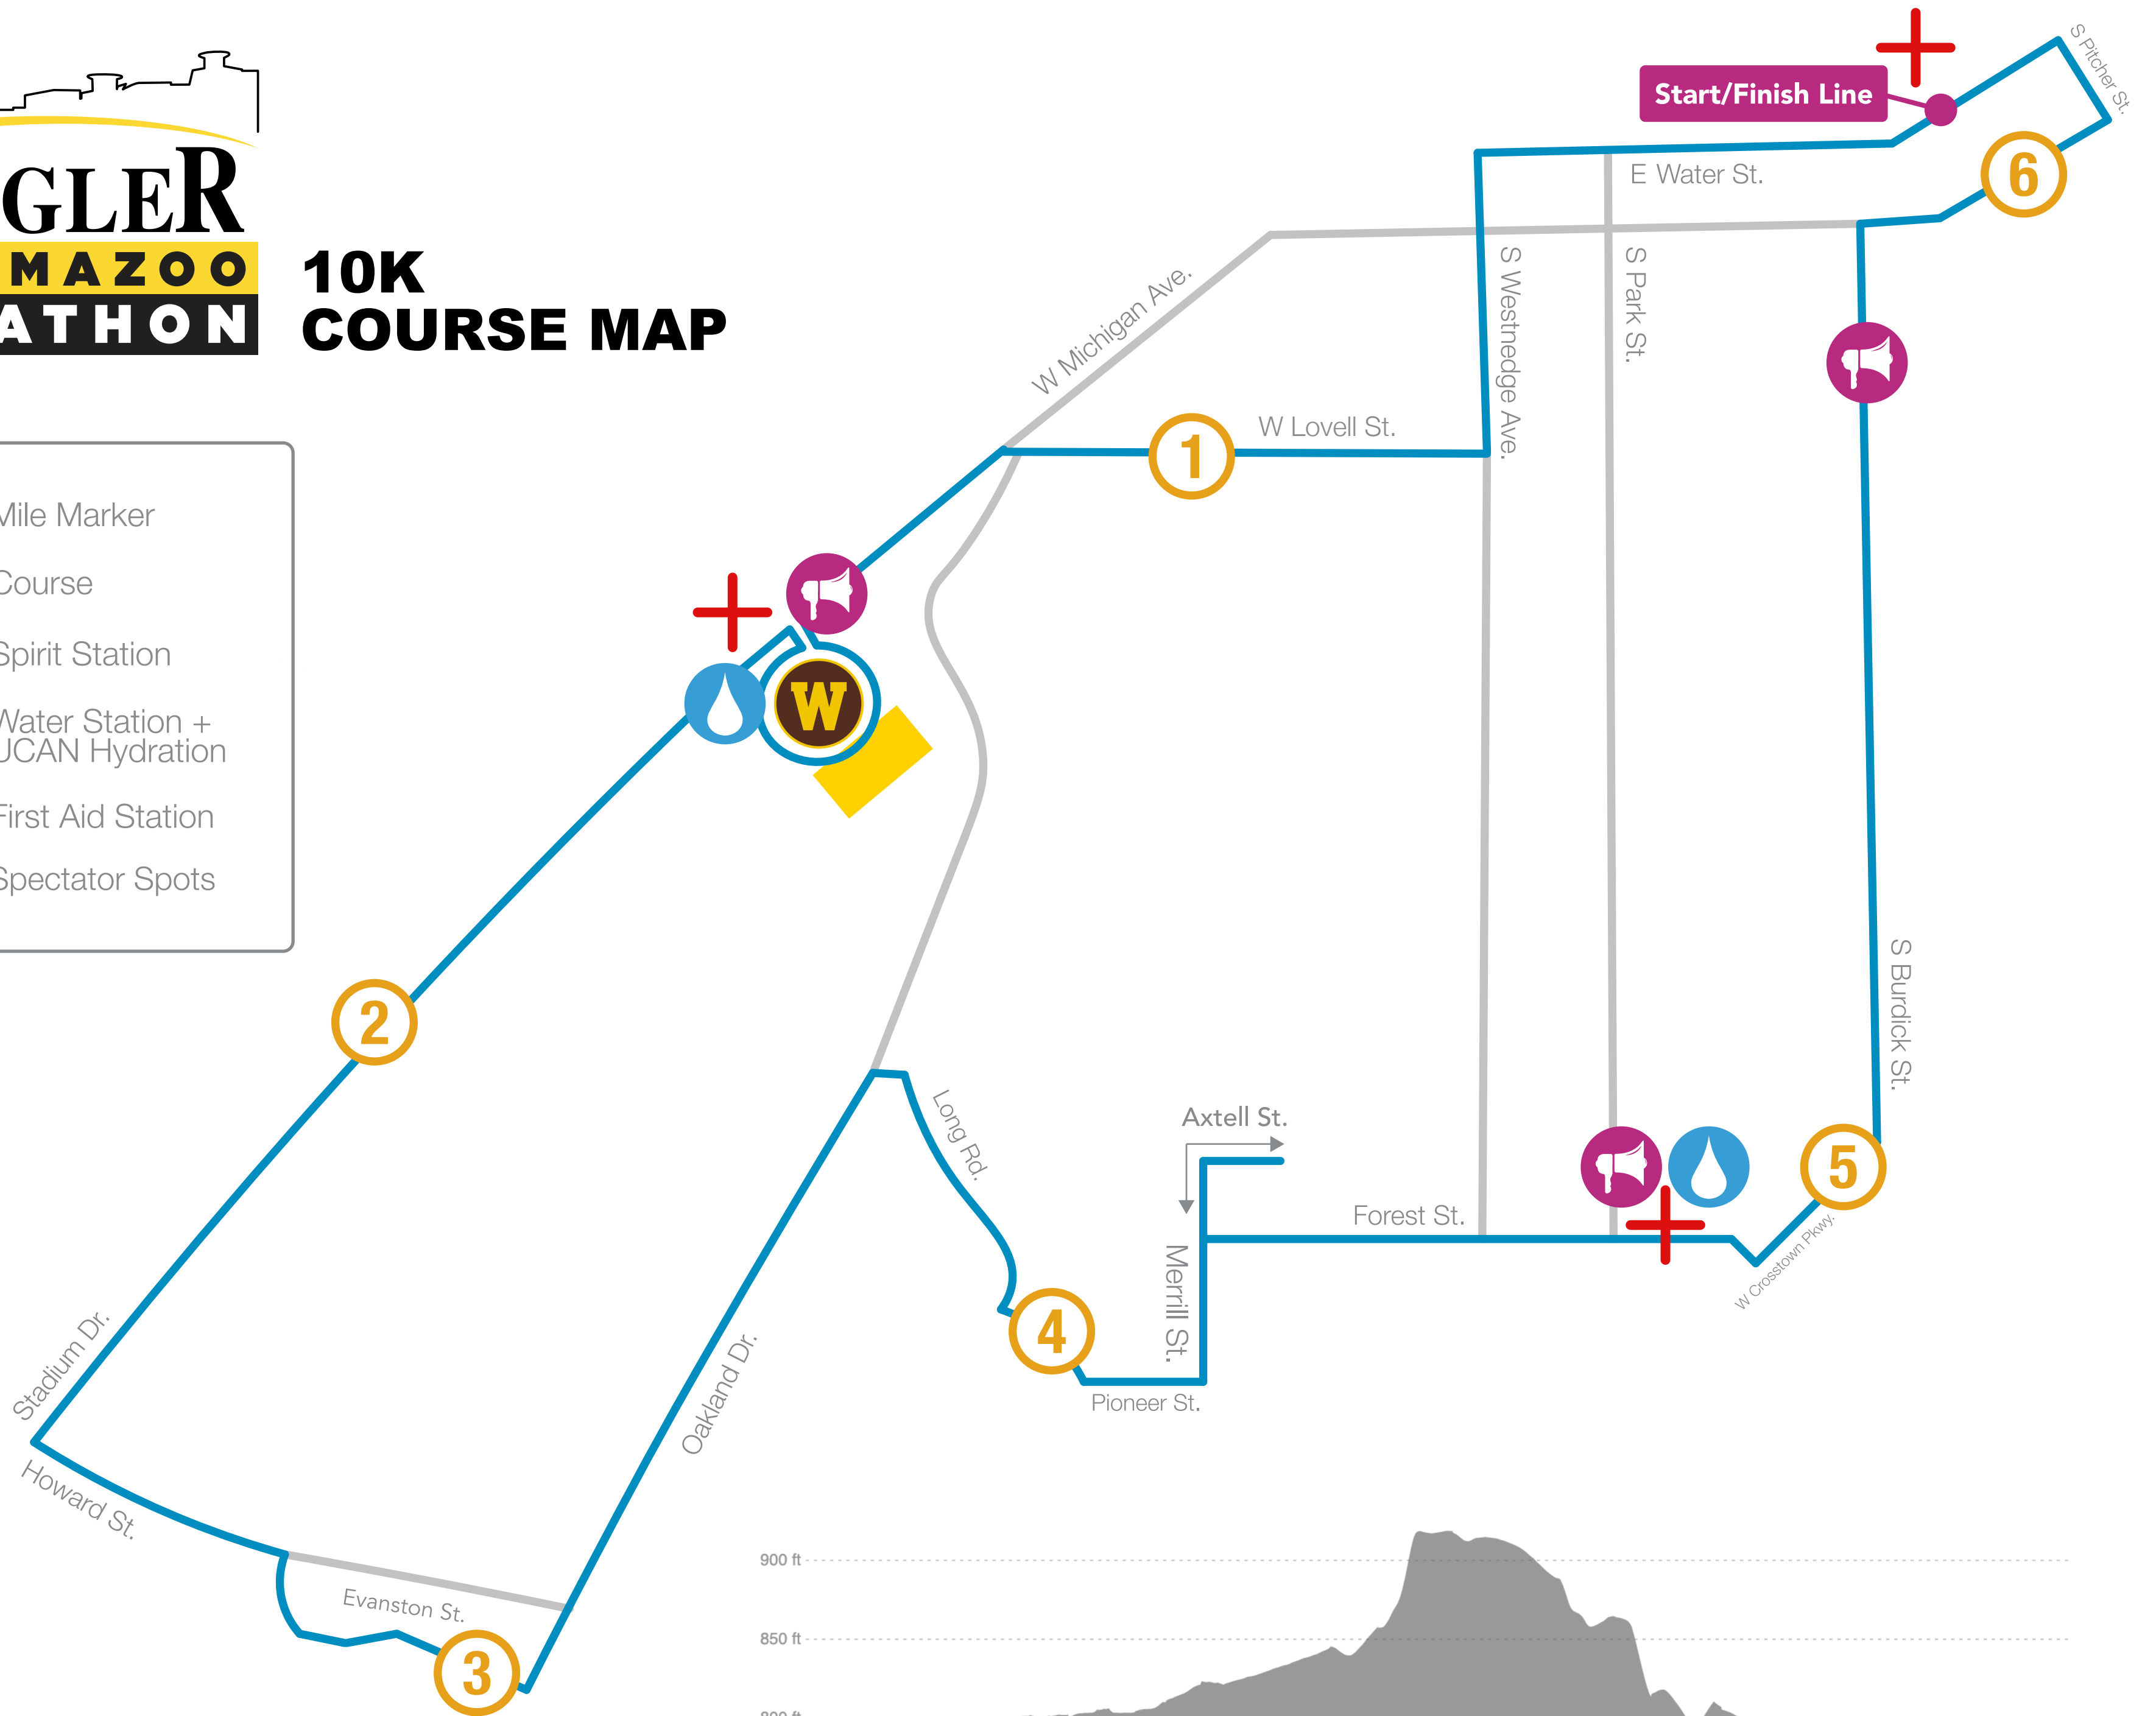

5K COURSE MAP

	Mile Marker
	Course
	Spirit Station
	Water Station + UCAN Hydration
	First Aid Station

ZEIGLER KALAMAZOO MARATHON

10K COURSE MAP

-  Mile Marker
-  Course
-  Spirit Station
-  Water Station + UCAN Hydration
-  First Aid Station
-  Spectator Spots

	Half Marathon Course
	Spirit Station
	Water Station + UCAN Hydration
	UCAN Gels
	First Aid Station
	Spectator Spots

**HALF MARATHON
COURSE MAP**

ZEIGLER KALAMAZOO MARATHON

MARATHON COURSE MAP

	Mile Marker
	Marathon Course
	Spirit Station
	Water Station + UCAN Hydration
	UCAN Gels
	First Aid Station
	Spectator Spots

ZEIGLER KALAMAZOO MARATHON

ALL COURSES

-  Marathon Course
-  Half Marathon Course
-  10K Course
-  5K Course
-  Spirit Station
-  Water Station + UCAN Hydration
-  UCAN Gels
-  First Aid Station