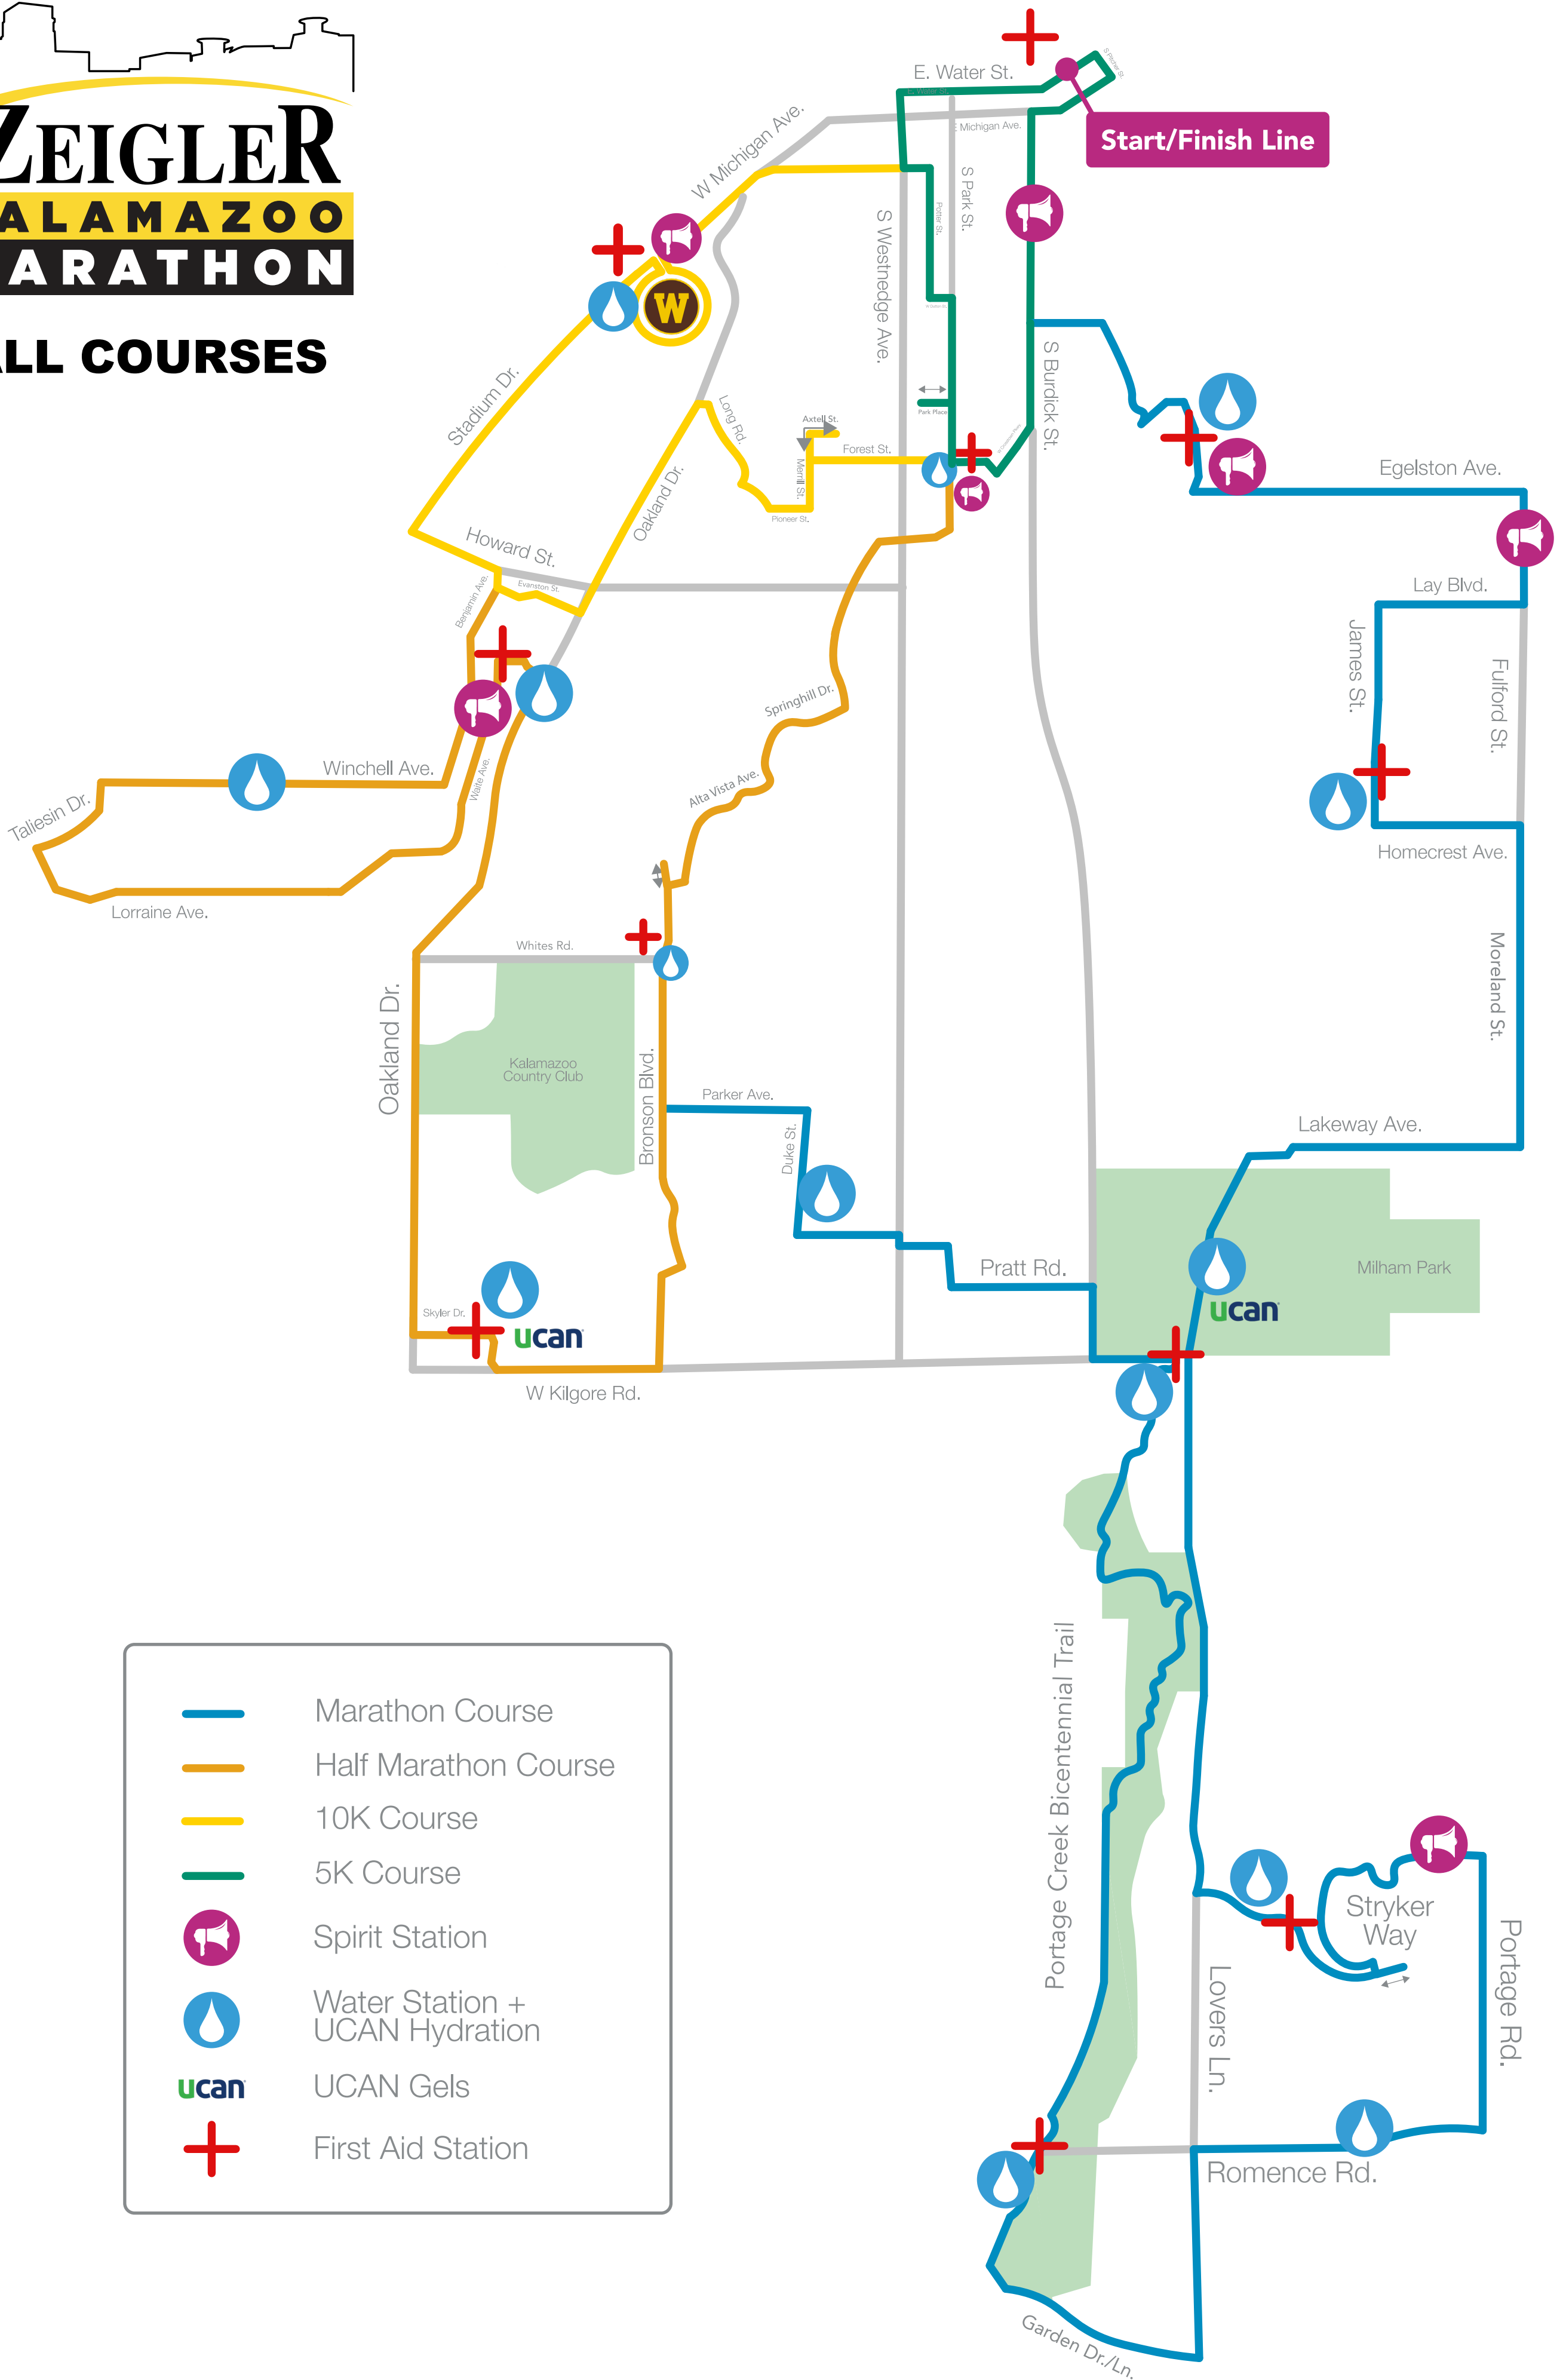

5K COURSE MAP

	Mile Marker
	Course
	Spirit Station
	Water Station + UCAN Hydration
	First Aid Station

ZEIGLER KALAMAZOO MARATHON

10K COURSE MAP

-  Mile Marker
-  Course
-  Spirit Station
-  Water Station + UCAN Hydration
-  First Aid Station
-  Spectator Spots

	Half Marathon Course
	Spirit Station
	Water Station + UCAN Hydration
	UCAN Gels
	First Aid Station
	Spectator Spots

**HALF MARATHON
COURSE MAP**

ZEIGLER KALAMAZOO MARATHON

MARATHON COURSE MAP

	Mile Marker
	Marathon Course
	Spirit Station
	Water Station + UCAN Hydration
	UCAN Gels
	First Aid Station
	Spectator Spots

ZEIGLER KALAMAZOO MARATHON

ALL COURSES

-  Marathon Course
-  Half Marathon Course
-  10K Course
-  5K Course
-  Spirit Station
-  Water Station + UCAN Hydration
-  UCAN Gels
-  First Aid Station