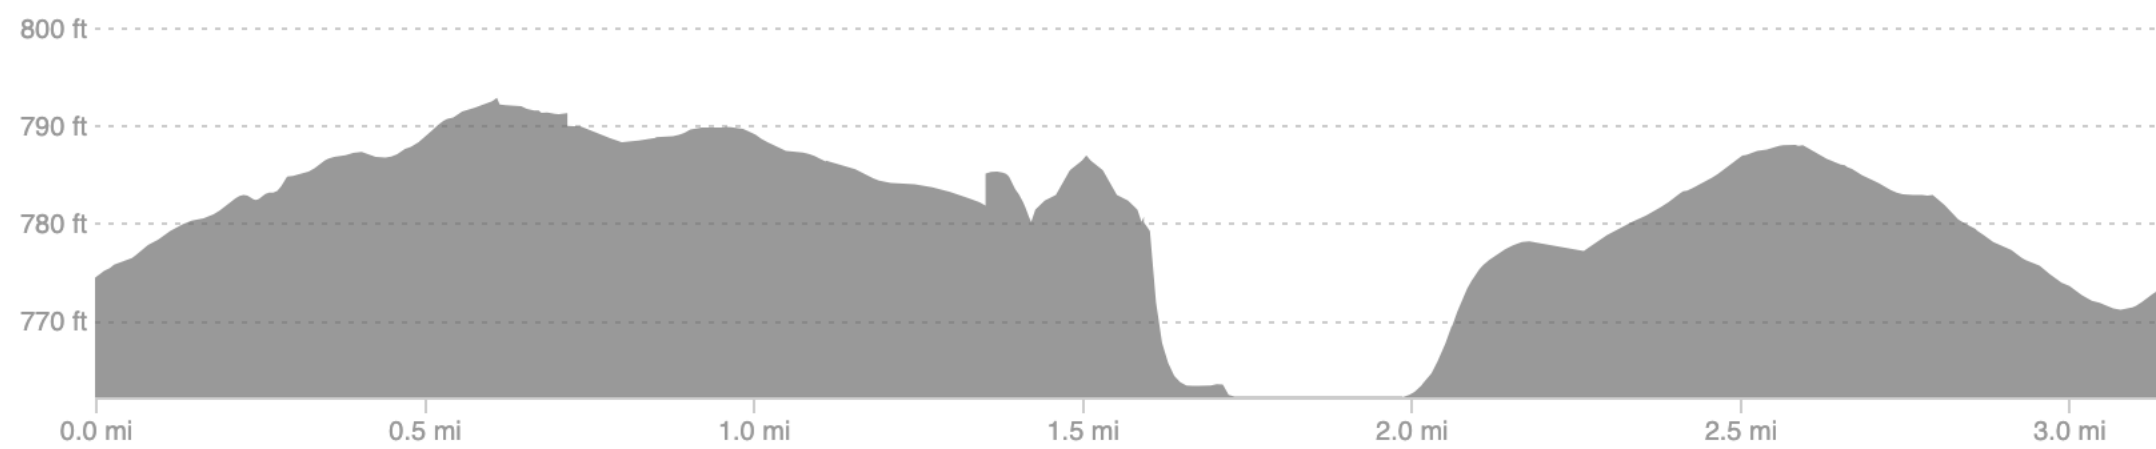

5K COURSE MAP

	Mile Marker
	Course
	Spirit Station
	Water Station + UCAN Hydration
	First Aid Station

ZEIGLER KALAMAZOO MARATHON

10K COURSE MAP

-  Mile Marker
-  Course
-  Spirit Station
-  Water Station + UCAN Hydration
-  First Aid Station
-  Spectator Spots

	Half Marathon Course
	Spirit Station
	Water Station + UCAN Hydration
	UCAN Gels
	First Aid Station
	Spectator Spots

**HALF MARATHON
COURSE MAP**

ZEIGLER KALAMAZOO MARATHON

MARATHON COURSE MAP

	Mile Marker
	Marathon Course
	Spirit Station
	Water Station + UCAN Hydration
	UCAN Gels
	First Aid Station
	Spectator Spots

ZEIGLER KALAMAZOO MARATHON

ALL COURSES

-  Marathon Course
-  Half Marathon Course
-  10K Course
-  5K Course
-  Spirit Station
-  Water Station + UCAN Hydration
-  UCAN Gels
-  First Aid Station