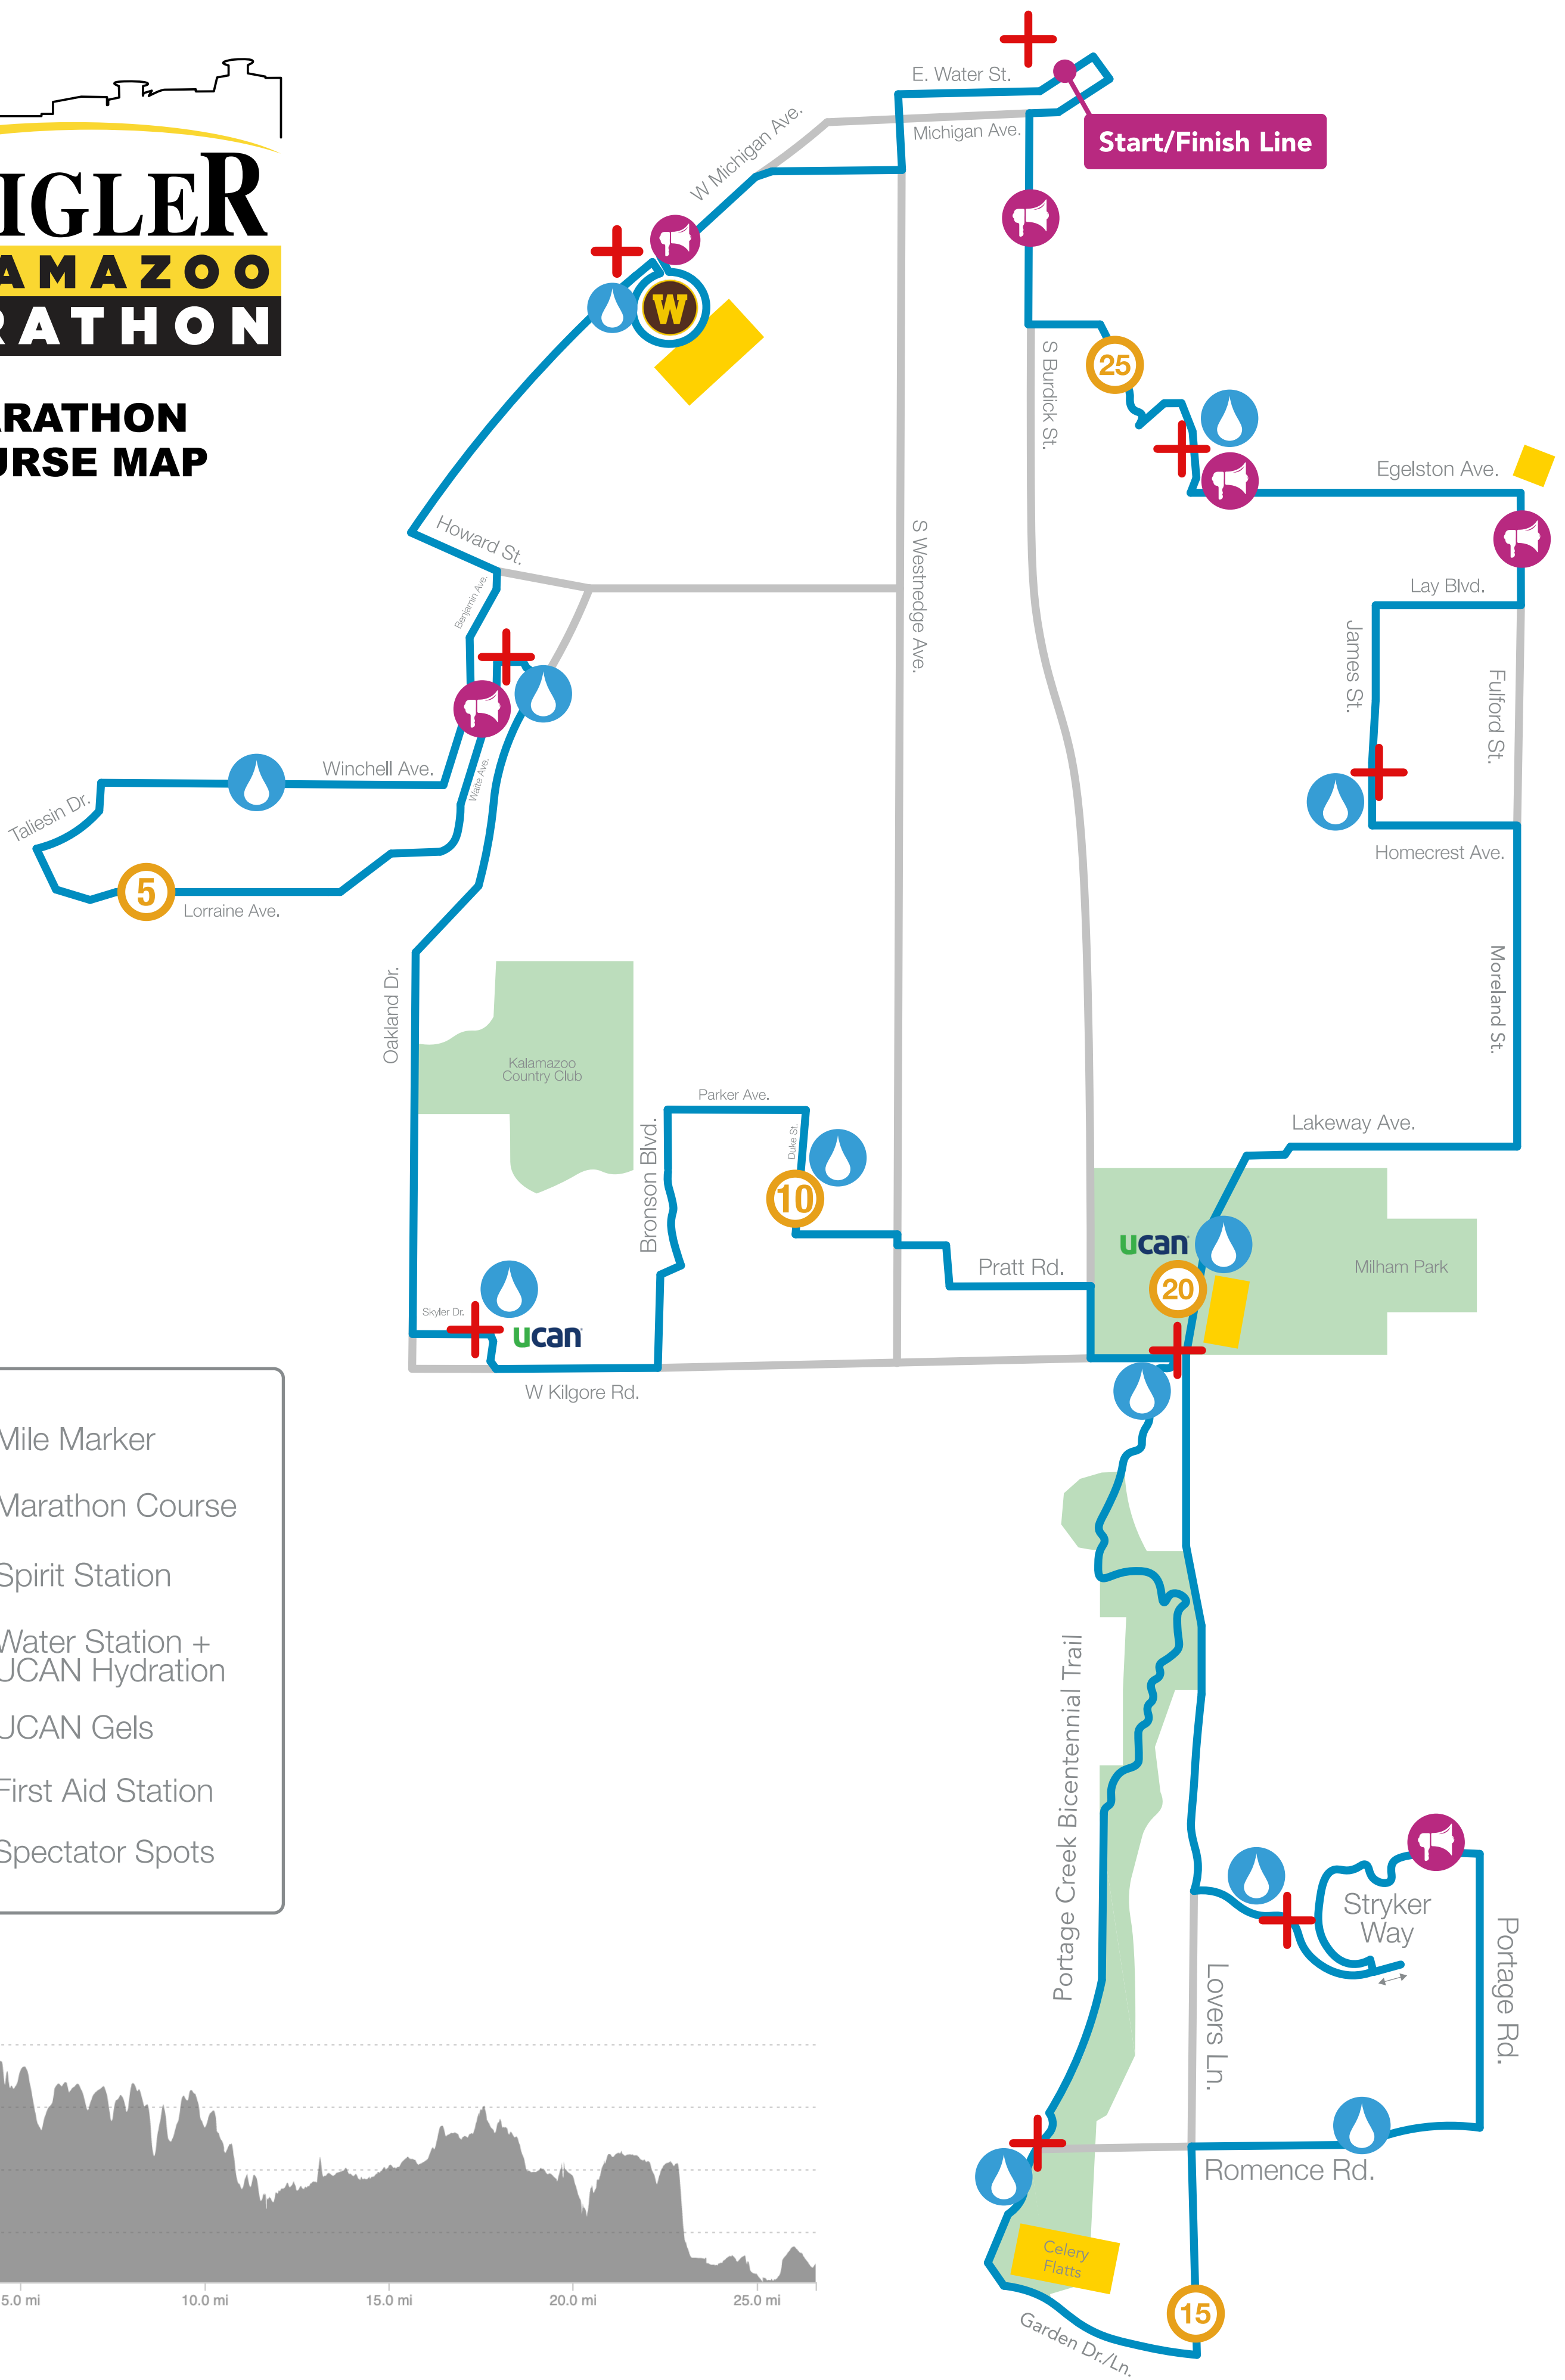

5K COURSE MAP

	Mile Marker
	Course
	Spirit Station
	Water Station + UCAN Hydration
	First Aid Station

ZEIGLER KALAMAZOO MARATHON

10K COURSE MAP

-  Mile Marker
-  Course
-  Spirit Station
-  Water Station + UCAN Hydration
-  First Aid Station
-  Spectator Spots

	Half Marathon Course
	Spirit Station
	Water Station + UCAN Hydration
	UCAN Gels
	First Aid Station
	Spectator Spots

**HALF MARATHON
COURSE MAP**

ZEIGLER KALAMAZOO MARATHON

MARATHON COURSE MAP

	Mile Marker
	Marathon Course
	Spirit Station
	Water Station + UCAN Hydration
	UCAN Gels
	First Aid Station
	Spectator Spots

ZEIGLER KALAMAZOO MARATHON

ALL COURSES

-  Marathon Course
-  Half Marathon Course
-  10K Course
-  5K Course
-  Spirit Station
-  Water Station + UCAN Hydration
-  UCAN Gels
-  First Aid Station