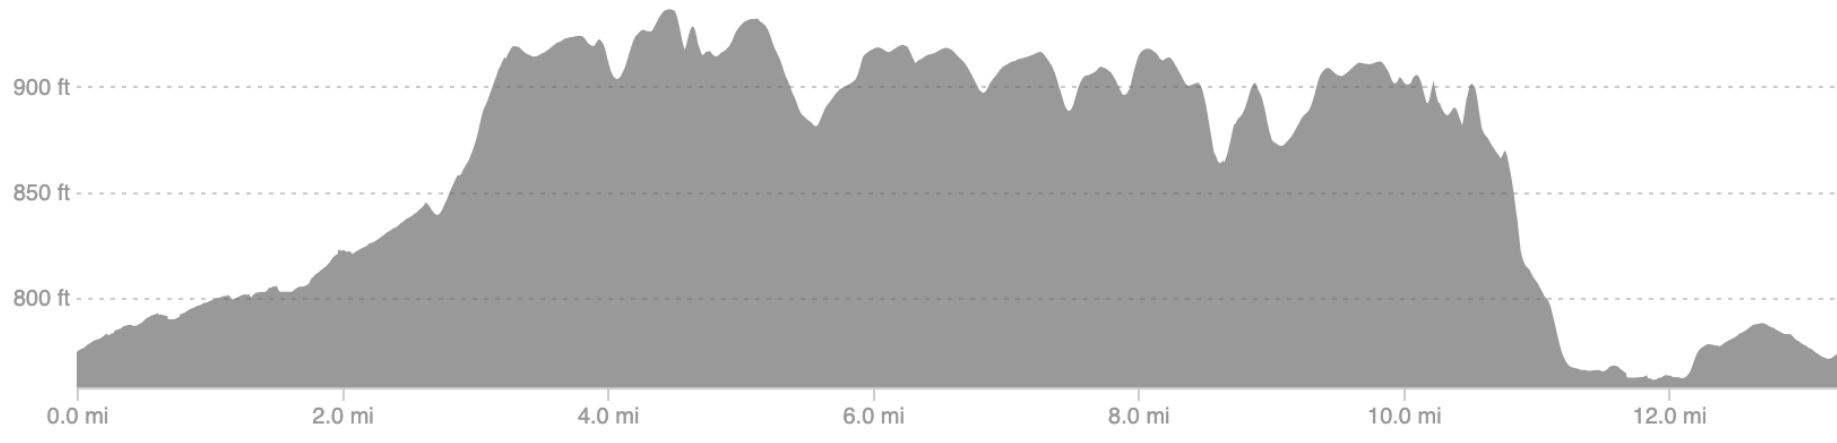

5K COURSE MAP

	Mile Marker
	Course
	Spirit Station
	Water Station + UCAN Hydration
	First Aid Station

ZEIGLER KALAMAZOO MARATHON

10K COURSE MAP

-  Mile Marker
-  Course
-  Spirit Station
-  Water Station + UCAN Hydration
-  First Aid Station
-  Spectator Spots

	Half Marathon Course
	Spirit Station
	Water Station + UCAN Hydration
	UCAN Gels
	First Aid Station
	Spectator Spots

**HALF MARATHON
COURSE MAP**

ZEIGLER KALAMAZOO MARATHON

MARATHON COURSE MAP

	Mile Marker
	Marathon Course
	Spirit Station
	Water Station + UCAN Hydration
	UCAN Gels
	First Aid Station
	Spectator Spots

ZEIGLER KALAMAZOO MARATHON

ALL COURSES

-  Marathon Course
-  Half Marathon Course
-  10K Course
-  5K Course
-  Spirit Station
-  Water Station + UCAN Hydration
-  UCAN Gels
-  First Aid Station