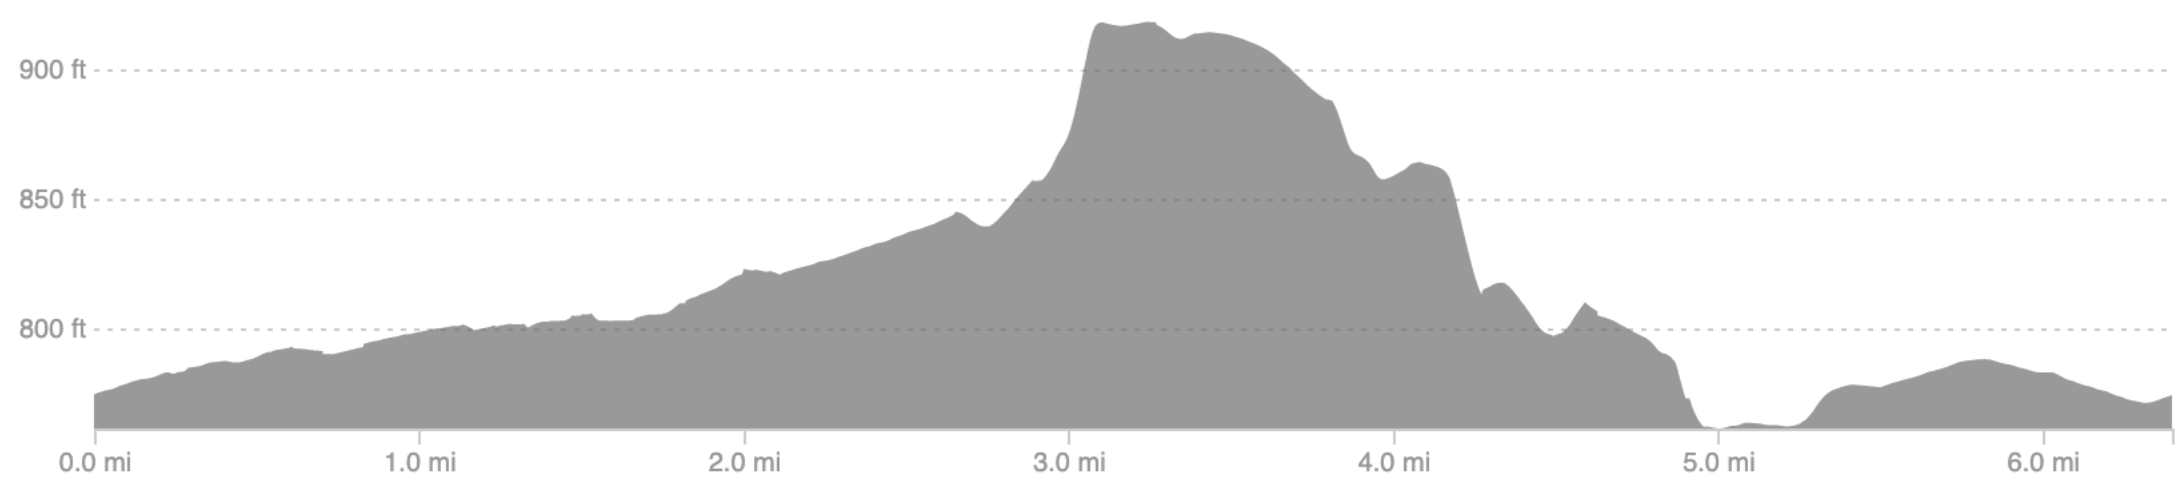

5K COURSE MAP

	Mile Marker
	Course
	Spirit Station
	Water Station + UCAN Hydration
	First Aid Station

ZEIGLER KALAMAZOO MARATHON

10K COURSE MAP

-  Mile Marker
-  Course
-  Spirit Station
-  Water Station + UCAN Hydration
-  First Aid Station
-  Spectator Spots

	Half Marathon Course
	Spirit Station
	Water Station + UCAN Hydration
	UCAN Gels
	First Aid Station
	Spectator Spots

**HALF MARATHON
COURSE MAP**

ZEIGLER KALAMAZOO MARATHON

MARATHON COURSE MAP

	Mile Marker
	Marathon Course
	Spirit Station
	Water Station + UCAN Hydration
	UCAN Gels
	First Aid Station
	Spectator Spots

ZEIGLER KALAMAZOO MARATHON

ALL COURSES

-  Marathon Course
-  Half Marathon Course
-  10K Course
-  5K Course
-  Spirit Station
-  Water Station + UCAN Hydration
-  UCAN Gels
-  First Aid Station