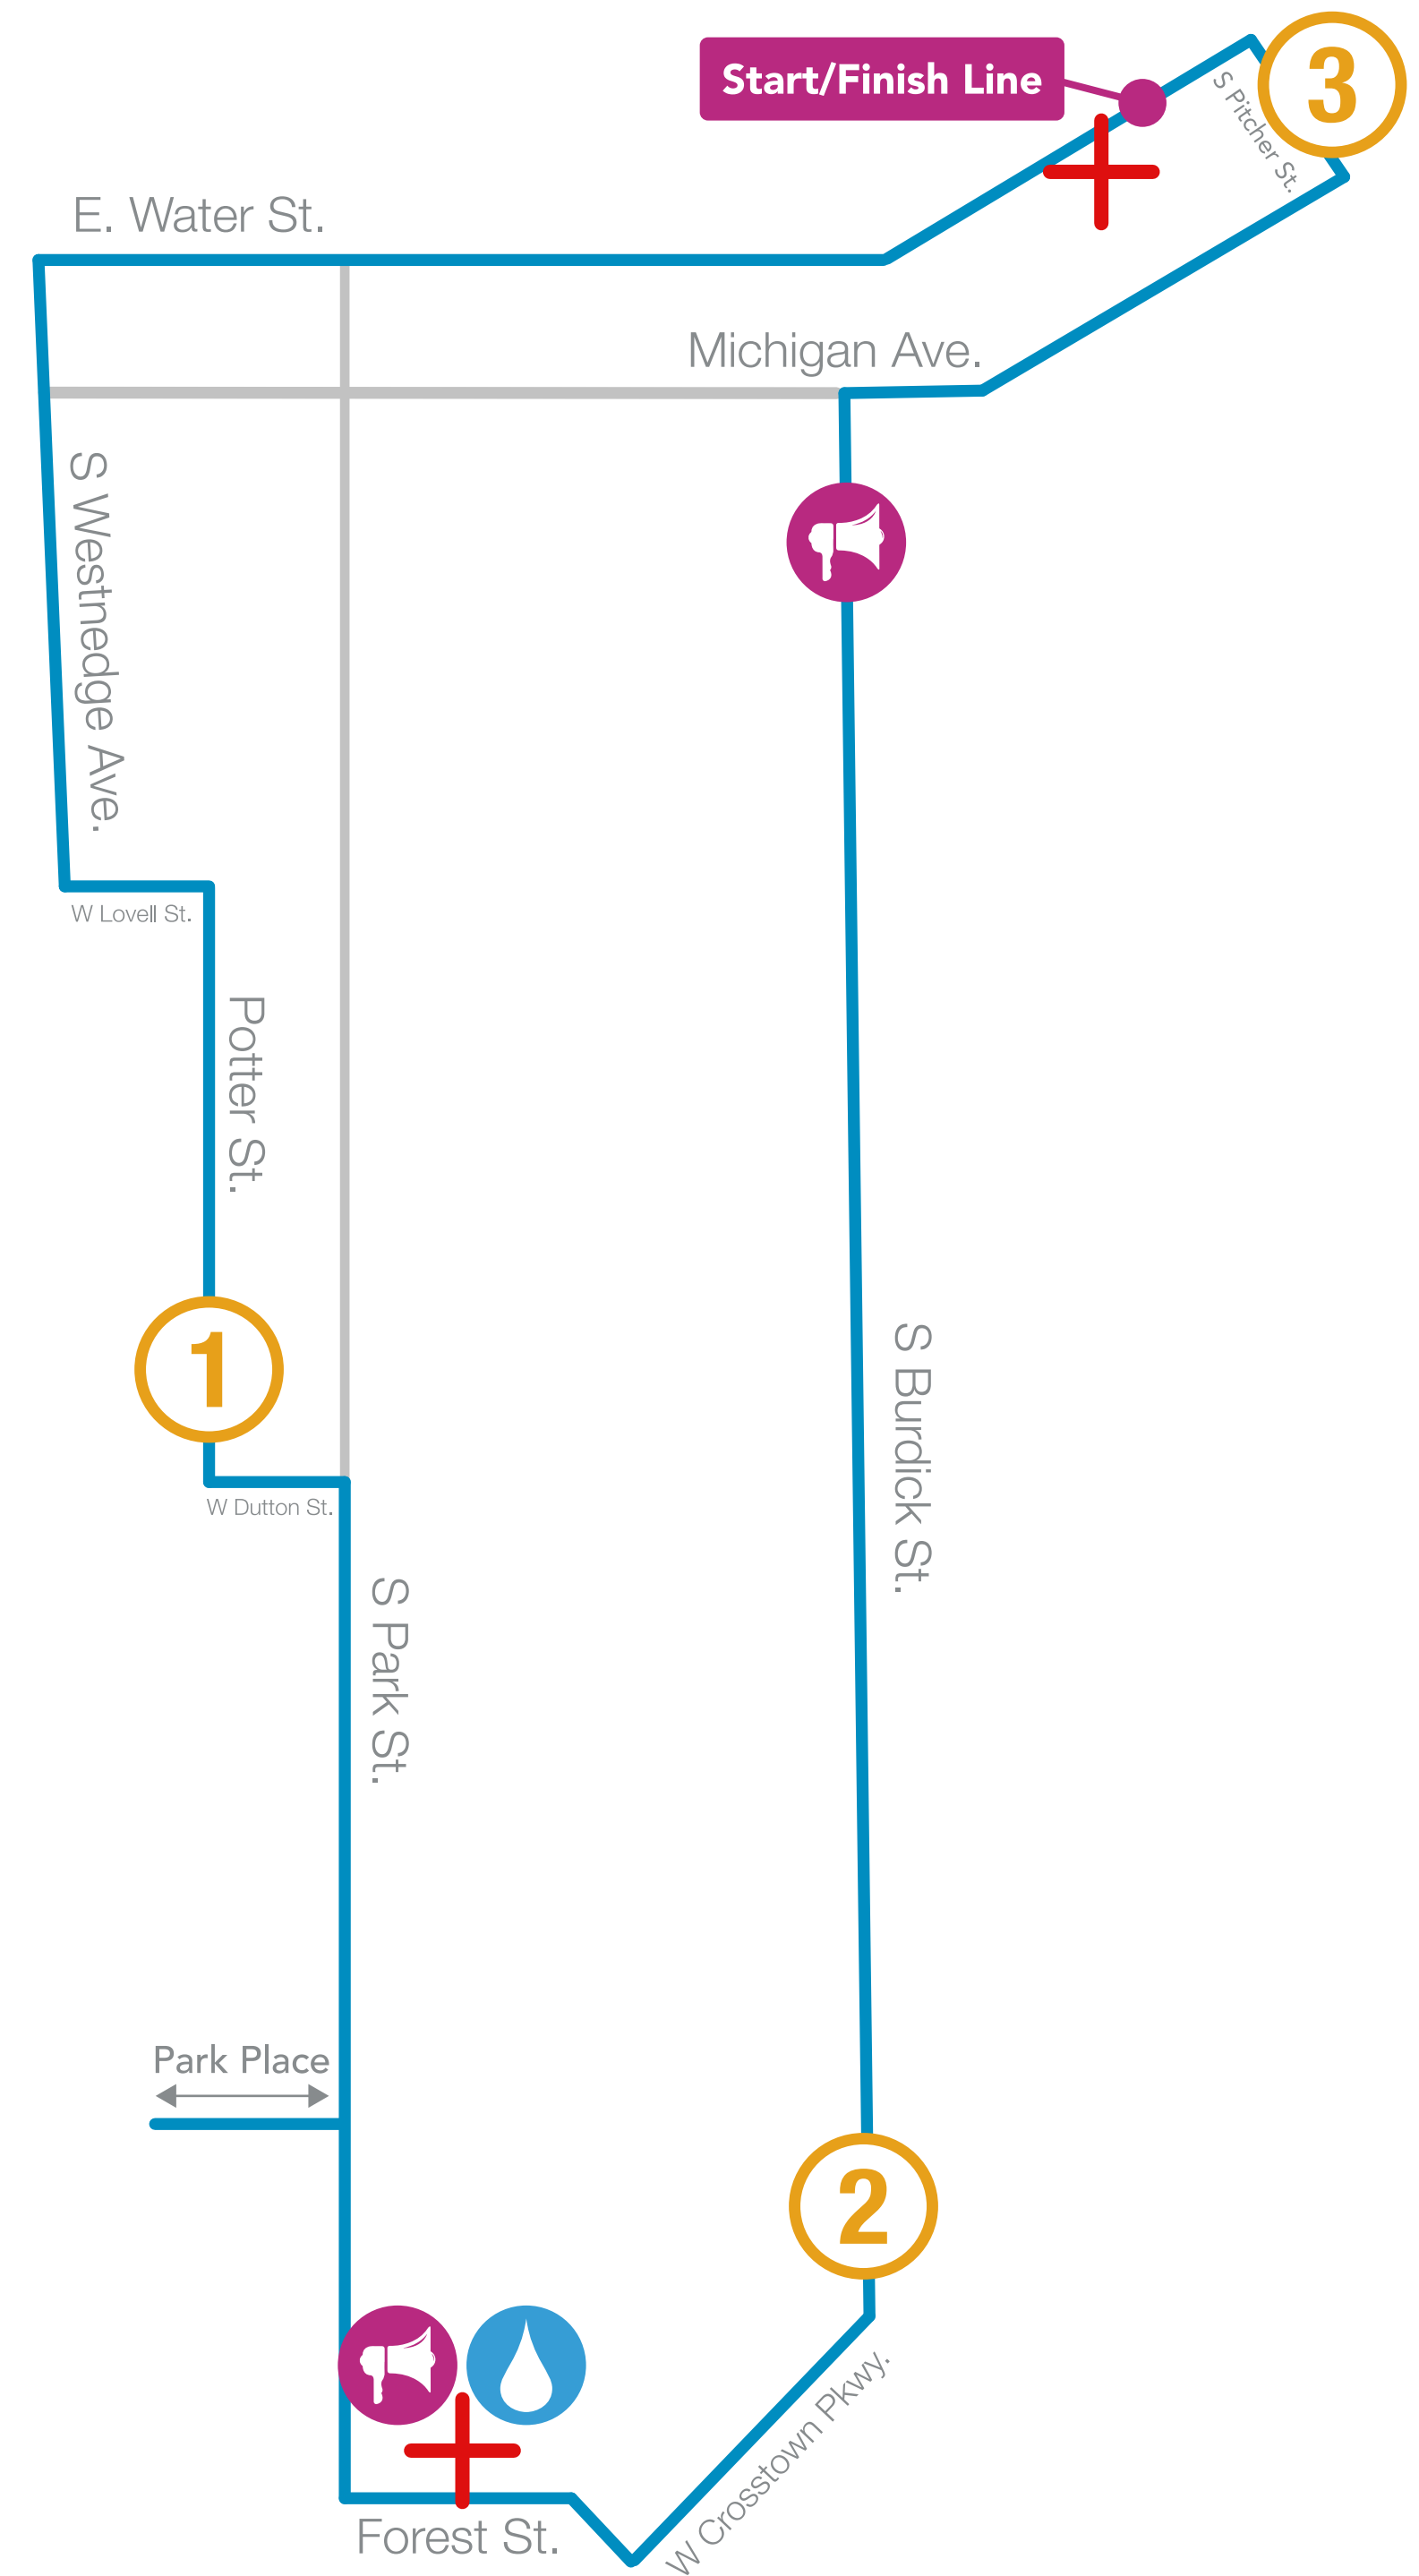

5K COURSE MAP

	Mile Marker
	Course
	Spirit Station
	Water Station + UCAN Hydration
	First Aid Station

ZEIGLER KALAMAZOO MARATHON

10K COURSE MAP

-  Mile Marker
-  Course
-  Spirit Station
-  Water Station + UCAN Hydration
-  First Aid Station
-  Spectator Spots

	Half Marathon Course
	Spirit Station
	Water Station + UCAN Hydration
	UCAN Gels
	First Aid Station
	Spectator Spots

**HALF MARATHON
COURSE MAP**

ZEIGLER KALAMAZOO MARATHON

MARATHON COURSE MAP

	Mile Marker
	Marathon Course
	Spirit Station
	Water Station + UCAN Hydration
	UCAN Gels
	First Aid Station
	Spectator Spots

ZEIGLER KALAMAZOO MARATHON

ALL COURSES

-  Marathon Course
-  Half Marathon Course
-  10K Course
-  5K Course
-  Spirit Station
-  Water Station + UCAN Hydration
-  UCAN Gels
-  First Aid Station