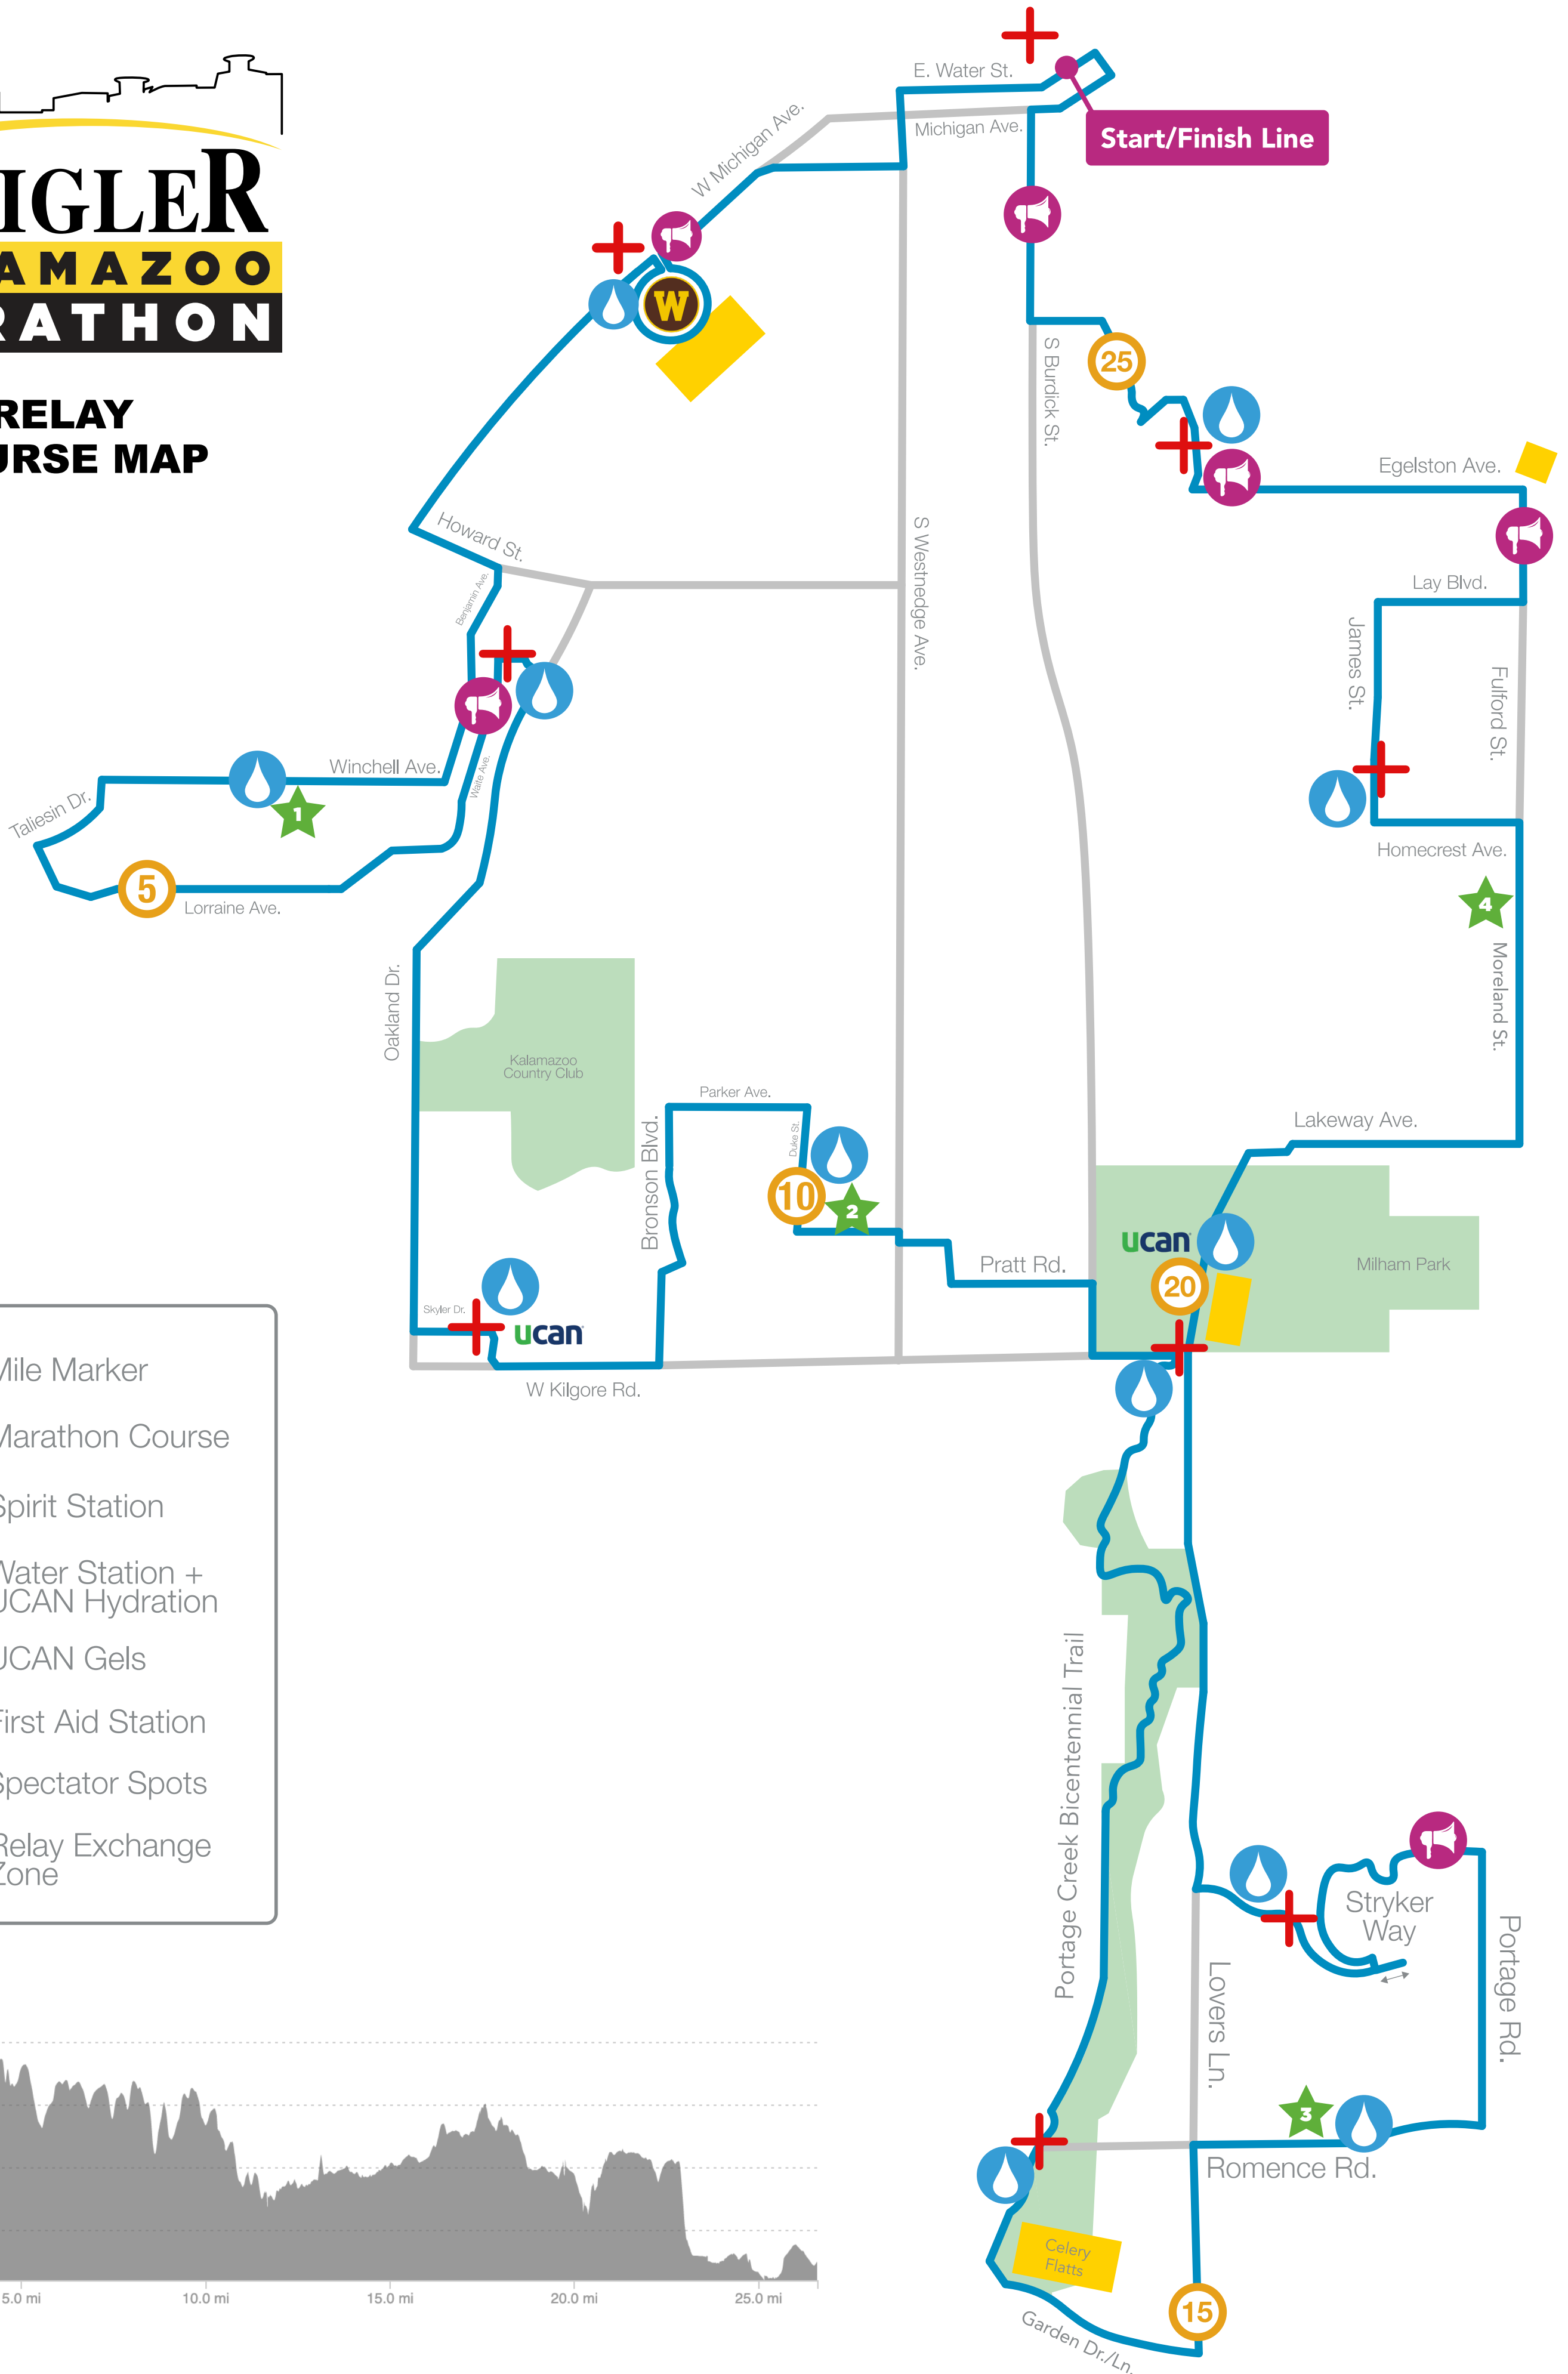

ZEIGLER KALAMAZOO MARATHON

RELAY COURSE MAP

	Mile Marker
	Marathon Course
	Spirit Station
	Water Station + UCAN Hydration
	UCAN Gels
	First Aid Station
	Spectator Spots
	Relay Exchange Zone