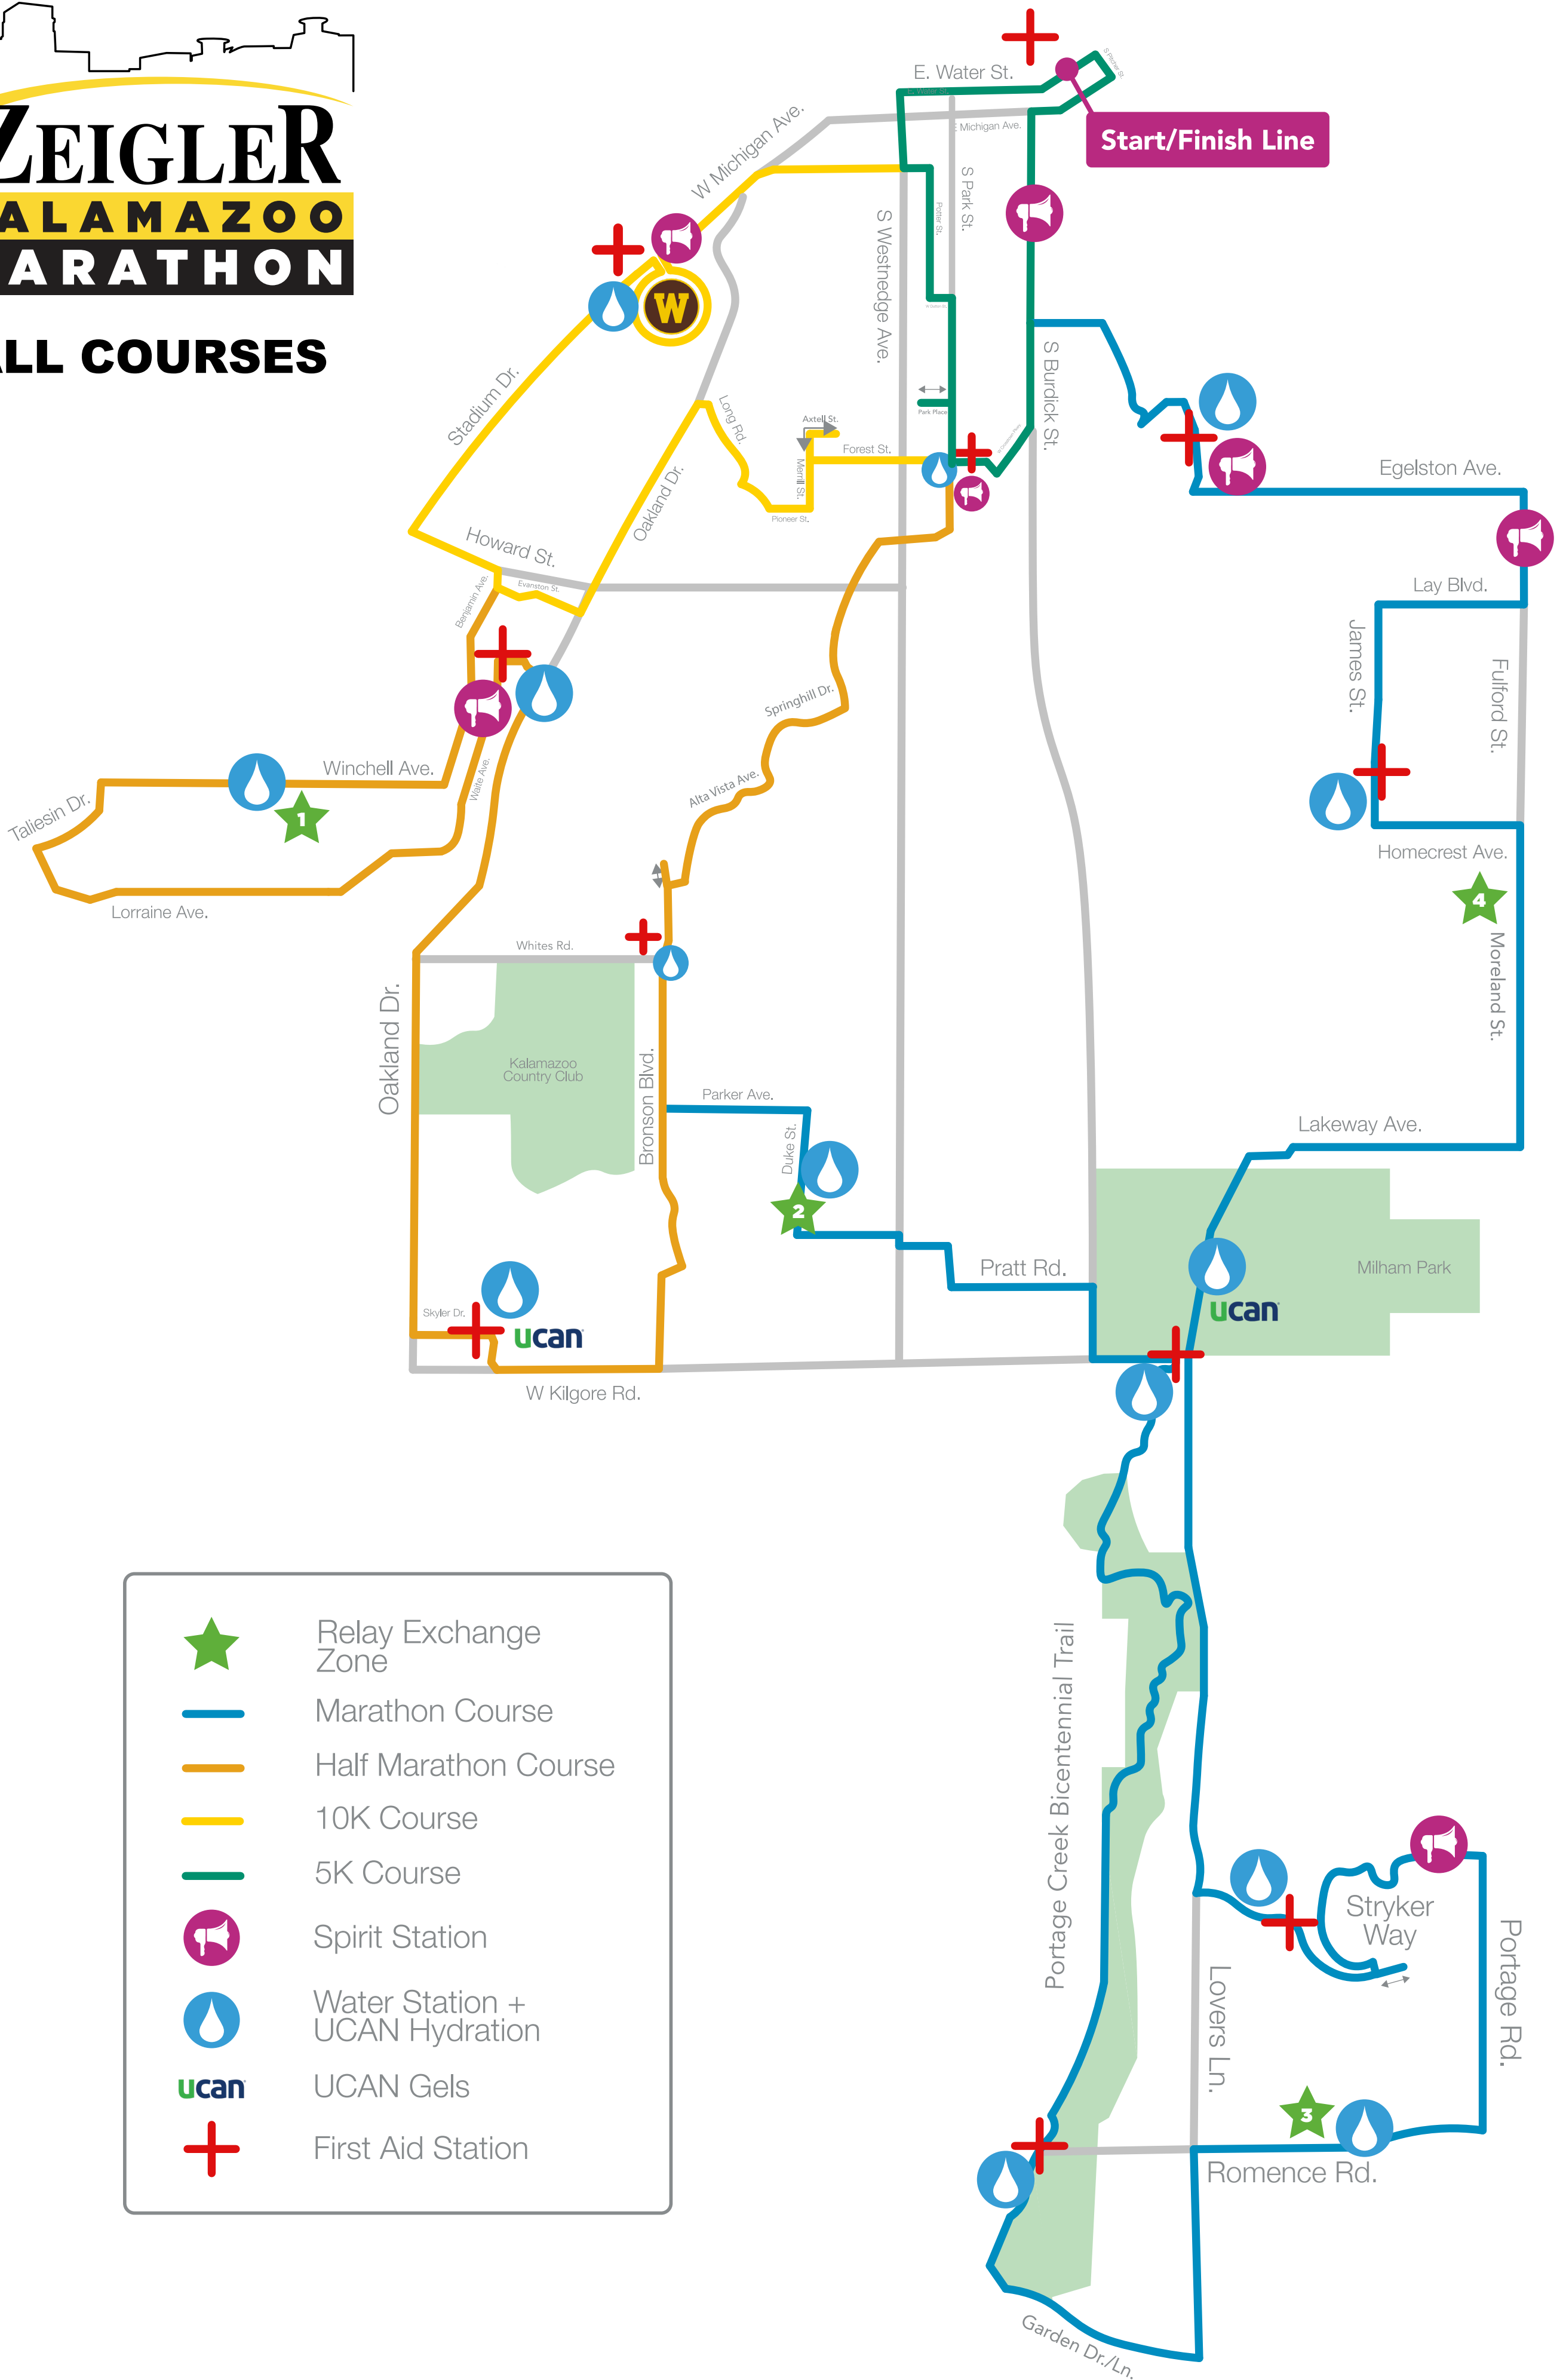

5K COURSE MAP

	Mile Marker
	Course
	Spirit Station
	Water Station + UCAN Hydration
	First Aid Station

ZEIGLER KALAMAZOO MARATHON

10K COURSE MAP

-  Mile Marker
-  Course
-  Spirit Station
-  Water Station + UCAN Hydration
-  First Aid Station
-  Spectator Spots

	Half Marathon Course
	Spirit Station
	Water Station + UCAN Hydration
	UCAN Gels
	First Aid Station
	Spectator Spots

**HALF MARATHON
COURSE MAP**

ZEIGLER KALAMAZOO MARATHON

MARATHON COURSE MAP

	Mile Marker
	Marathon Course
	Spirit Station
	Water Station + UCAN Hydration
	UCAN Gels
	First Aid Station
	Spectator Spots

ZEIGLER KALAMAZOO MARATHON

RELAY COURSE MAP

	Mile Marker
	Marathon Course
	Spirit Station
	Water Station + UCAN Hydration
	UCAN Gels
	First Aid Station
	Spectator Spots
	Relay Exchange Zone

ZEIGLER KALAMAZOO MARATHON

ALL COURSES

-  Relay Exchange Zone
-  Marathon Course
-  Half Marathon Course
-  10K Course
-  5K Course
-  Spirit Station
-  Water Station + UCAN Hydration
-  UCAN Gels
-  First Aid Station