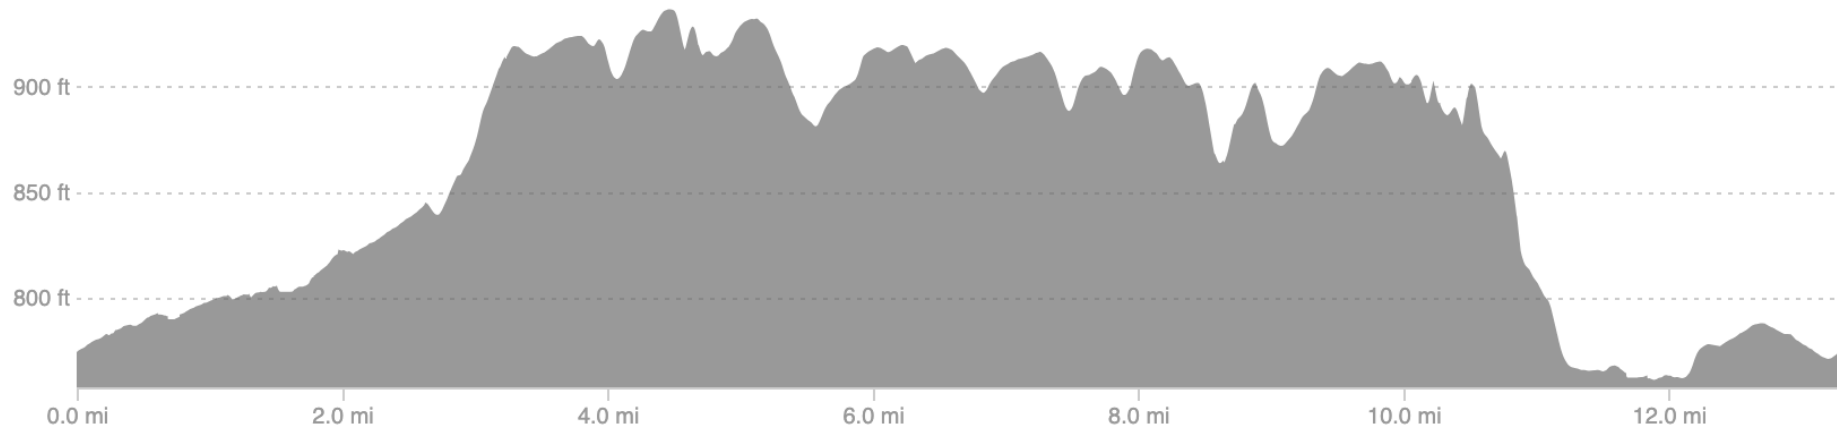

5K COURSE MAP

	Mile Marker
	Course
	Spirit Station
	Water Station + UCAN Hydration
	First Aid Station

ZEIGLER KALAMAZOO MARATHON

10K COURSE MAP

-  Mile Marker
-  Course
-  Spirit Station
-  Water Station + UCAN Hydration
-  First Aid Station
-  Spectator Spots

	Half Marathon Course
	Spirit Station
	Water Station + UCAN Hydration
	UCAN Gels
	First Aid Station
	Spectator Spots

**HALF MARATHON
COURSE MAP**

ZEIGLER KALAMAZOO MARATHON

MARATHON COURSE MAP

	Mile Marker
	Marathon Course
	Spirit Station
	Water Station + UCAN Hydration
	UCAN Gels
	First Aid Station
	Spectator Spots

ZEIGLER KALAMAZOO MARATHON

RELAY COURSE MAP

	Mile Marker
	Marathon Course
	Spirit Station
	Water Station + UCAN Hydration
	UCAN Gels
	First Aid Station
	Spectator Spots
	Relay Exchange Zone

ZEIGLER KALAMAZOO MARATHON

ALL COURSES

-  Relay Exchange Zone
-  Marathon Course
-  Half Marathon Course
-  10K Course
-  5K Course
-  Spirit Station
-  Water Station + UCAN Hydration
-  UCAN Gels
-  First Aid Station