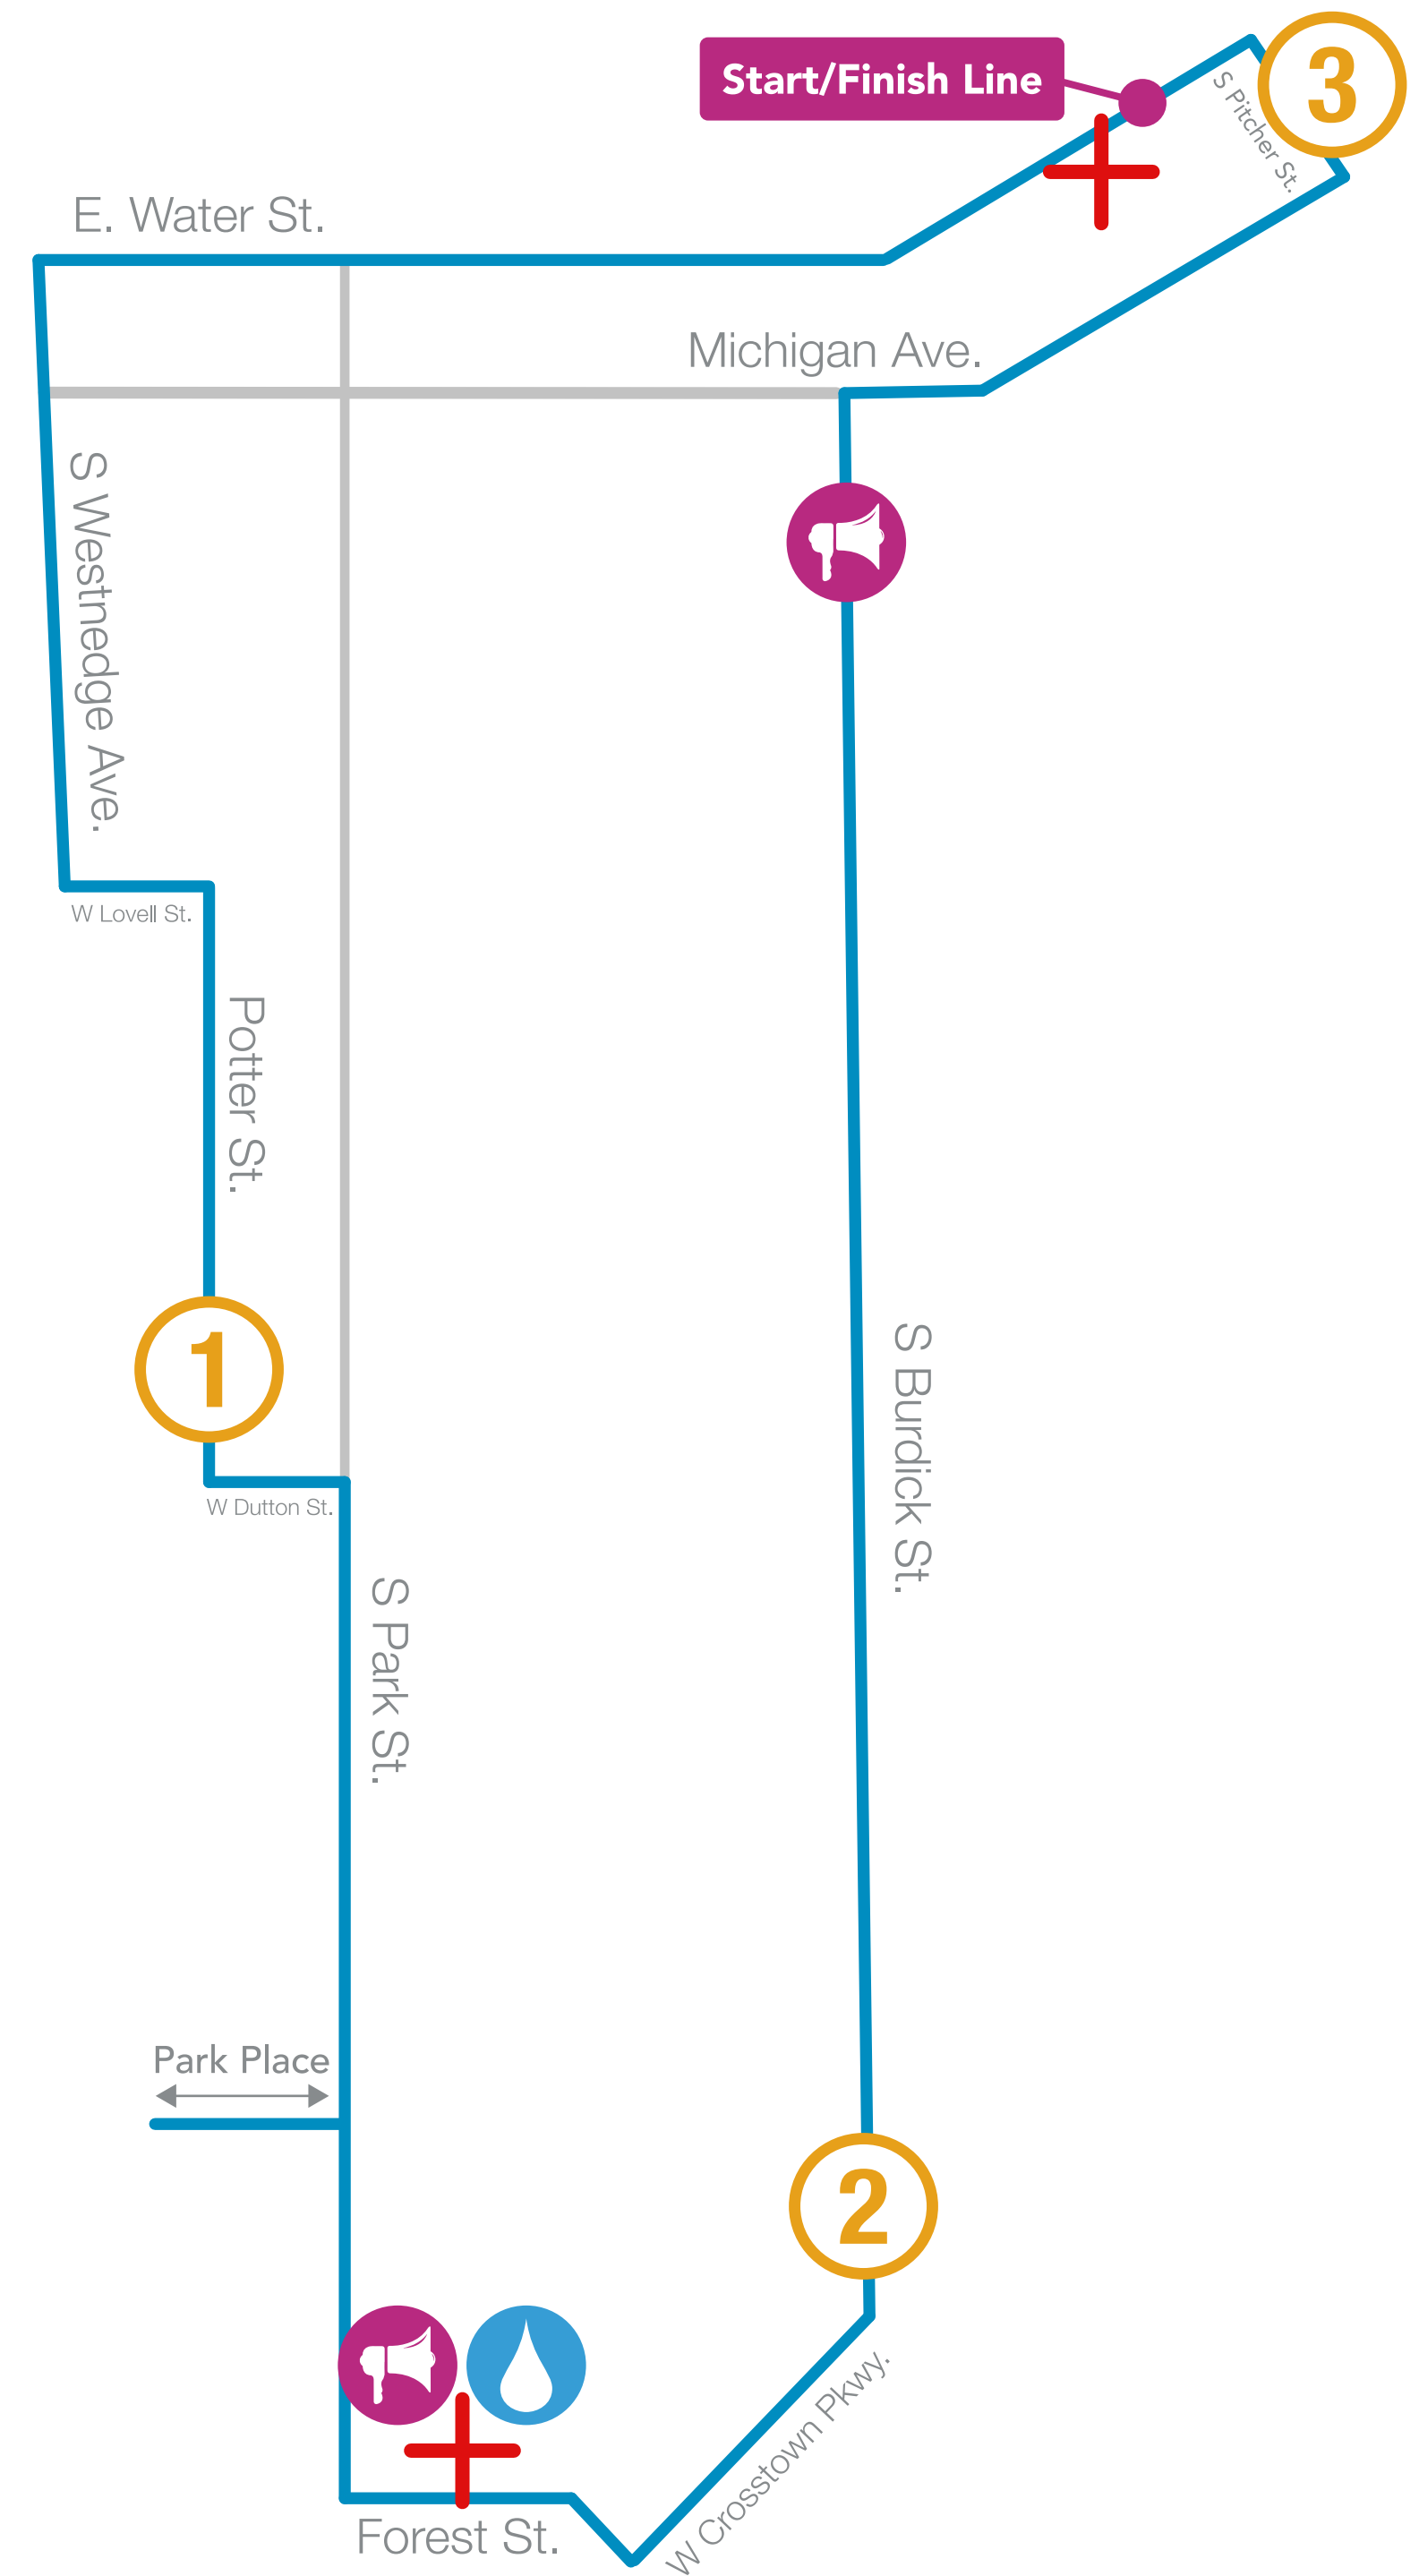

5K COURSE MAP

	Mile Marker
	Course
	Spirit Station
	Water Station + UCAN Hydration
	First Aid Station

ZEIGLER KALAMAZOO MARATHON

10K COURSE MAP

-  Mile Marker
-  Course
-  Spirit Station
-  Water Station + UCAN Hydration
-  First Aid Station
-  Spectator Spots

	Half Marathon Course
	Spirit Station
	Water Station + UCAN Hydration
	UCAN Gels
	First Aid Station
	Spectator Spots

**HALF MARATHON
COURSE MAP**

ZEIGLER KALAMAZOO MARATHON

MARATHON COURSE MAP

	Mile Marker
	Marathon Course
	Spirit Station
	Water Station + UCAN Hydration
	UCAN Gels
	First Aid Station
	Spectator Spots

ZEIGLER KALAMAZOO MARATHON

RELAY COURSE MAP

	Mile Marker
	Marathon Course
	Spirit Station
	Water Station + UCAN Hydration
	UCAN Gels
	First Aid Station
	Spectator Spots
	Relay Exchange Zone

ZEIGLER KALAMAZOO MARATHON

ALL COURSES

-  Relay Exchange Zone
-  Marathon Course
-  Half Marathon Course
-  10K Course
-  5K Course
-  Spirit Station
-  Water Station + UCAN Hydration
-  UCAN Gels
-  First Aid Station