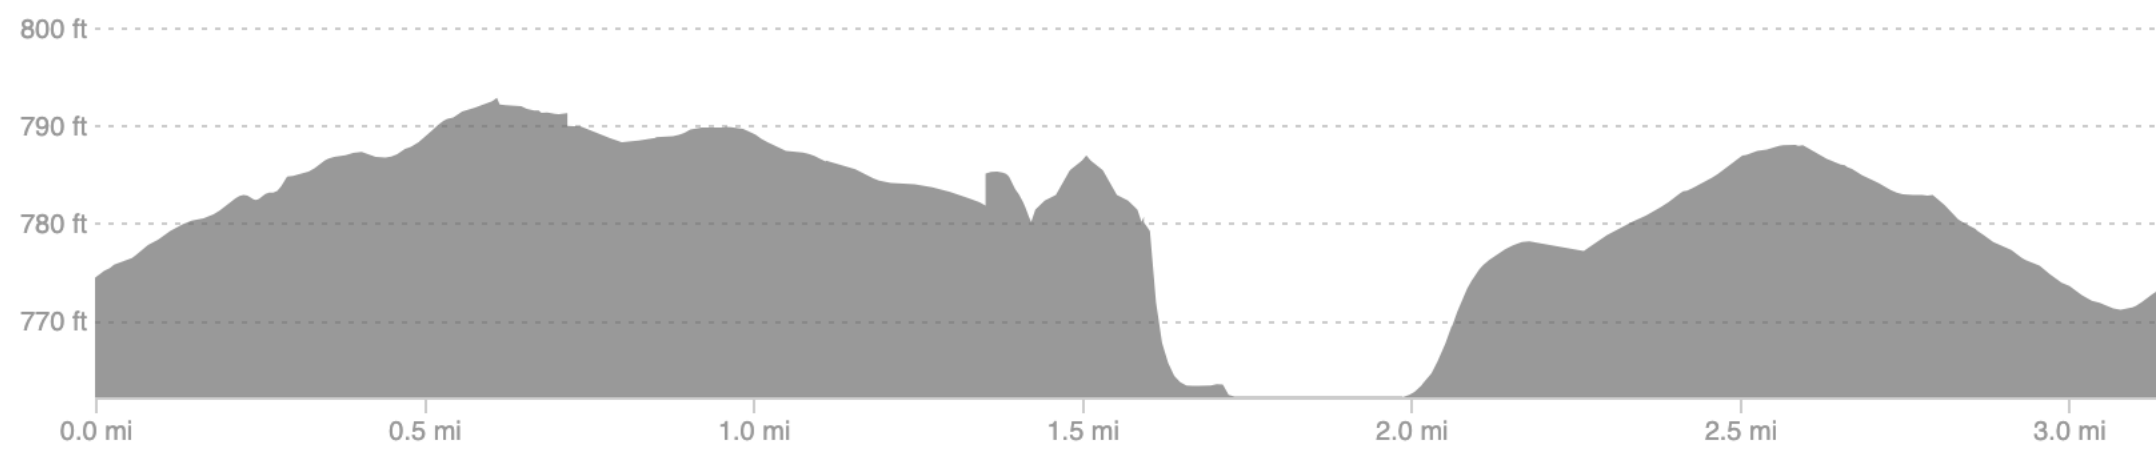

5K COURSE MAP

	Mile Marker
	Course
	Spirit Station
	Water Station + UCAN Hydration
	First Aid Station

ZEIGLER KALAMAZOO MARATHON

10K COURSE MAP

-  Mile Marker
-  Course
-  Spirit Station
-  Water Station + UCAN Hydration
-  First Aid Station
-  Spectator Spots

	Half Marathon Course
	Spirit Station
	Water Station + UCAN Hydration
	UCAN Gels
	First Aid Station
	Spectator Spots

**HALF MARATHON
COURSE MAP**

ZEIGLER KALAMAZOO MARATHON

MARATHON COURSE MAP

	Mile Marker
	Marathon Course
	Spirit Station
	Water Station + UCAN Hydration
	UCAN Gels
	First Aid Station
	Spectator Spots

ZEIGLER KALAMAZOO MARATHON

RELAY COURSE MAP

	Mile Marker
	Marathon Course
	Spirit Station
	Water Station + UCAN Hydration
	UCAN Gels
	First Aid Station
	Spectator Spots
	Relay Exchange Zone

ZEIGLER KALAMAZOO MARATHON

ALL COURSES

-  Relay Exchange Zone
-  Marathon Course
-  Half Marathon Course
-  10K Course
-  5K Course
-  Spirit Station
-  Water Station + UCAN Hydration
-  UCAN Gels
-  First Aid Station