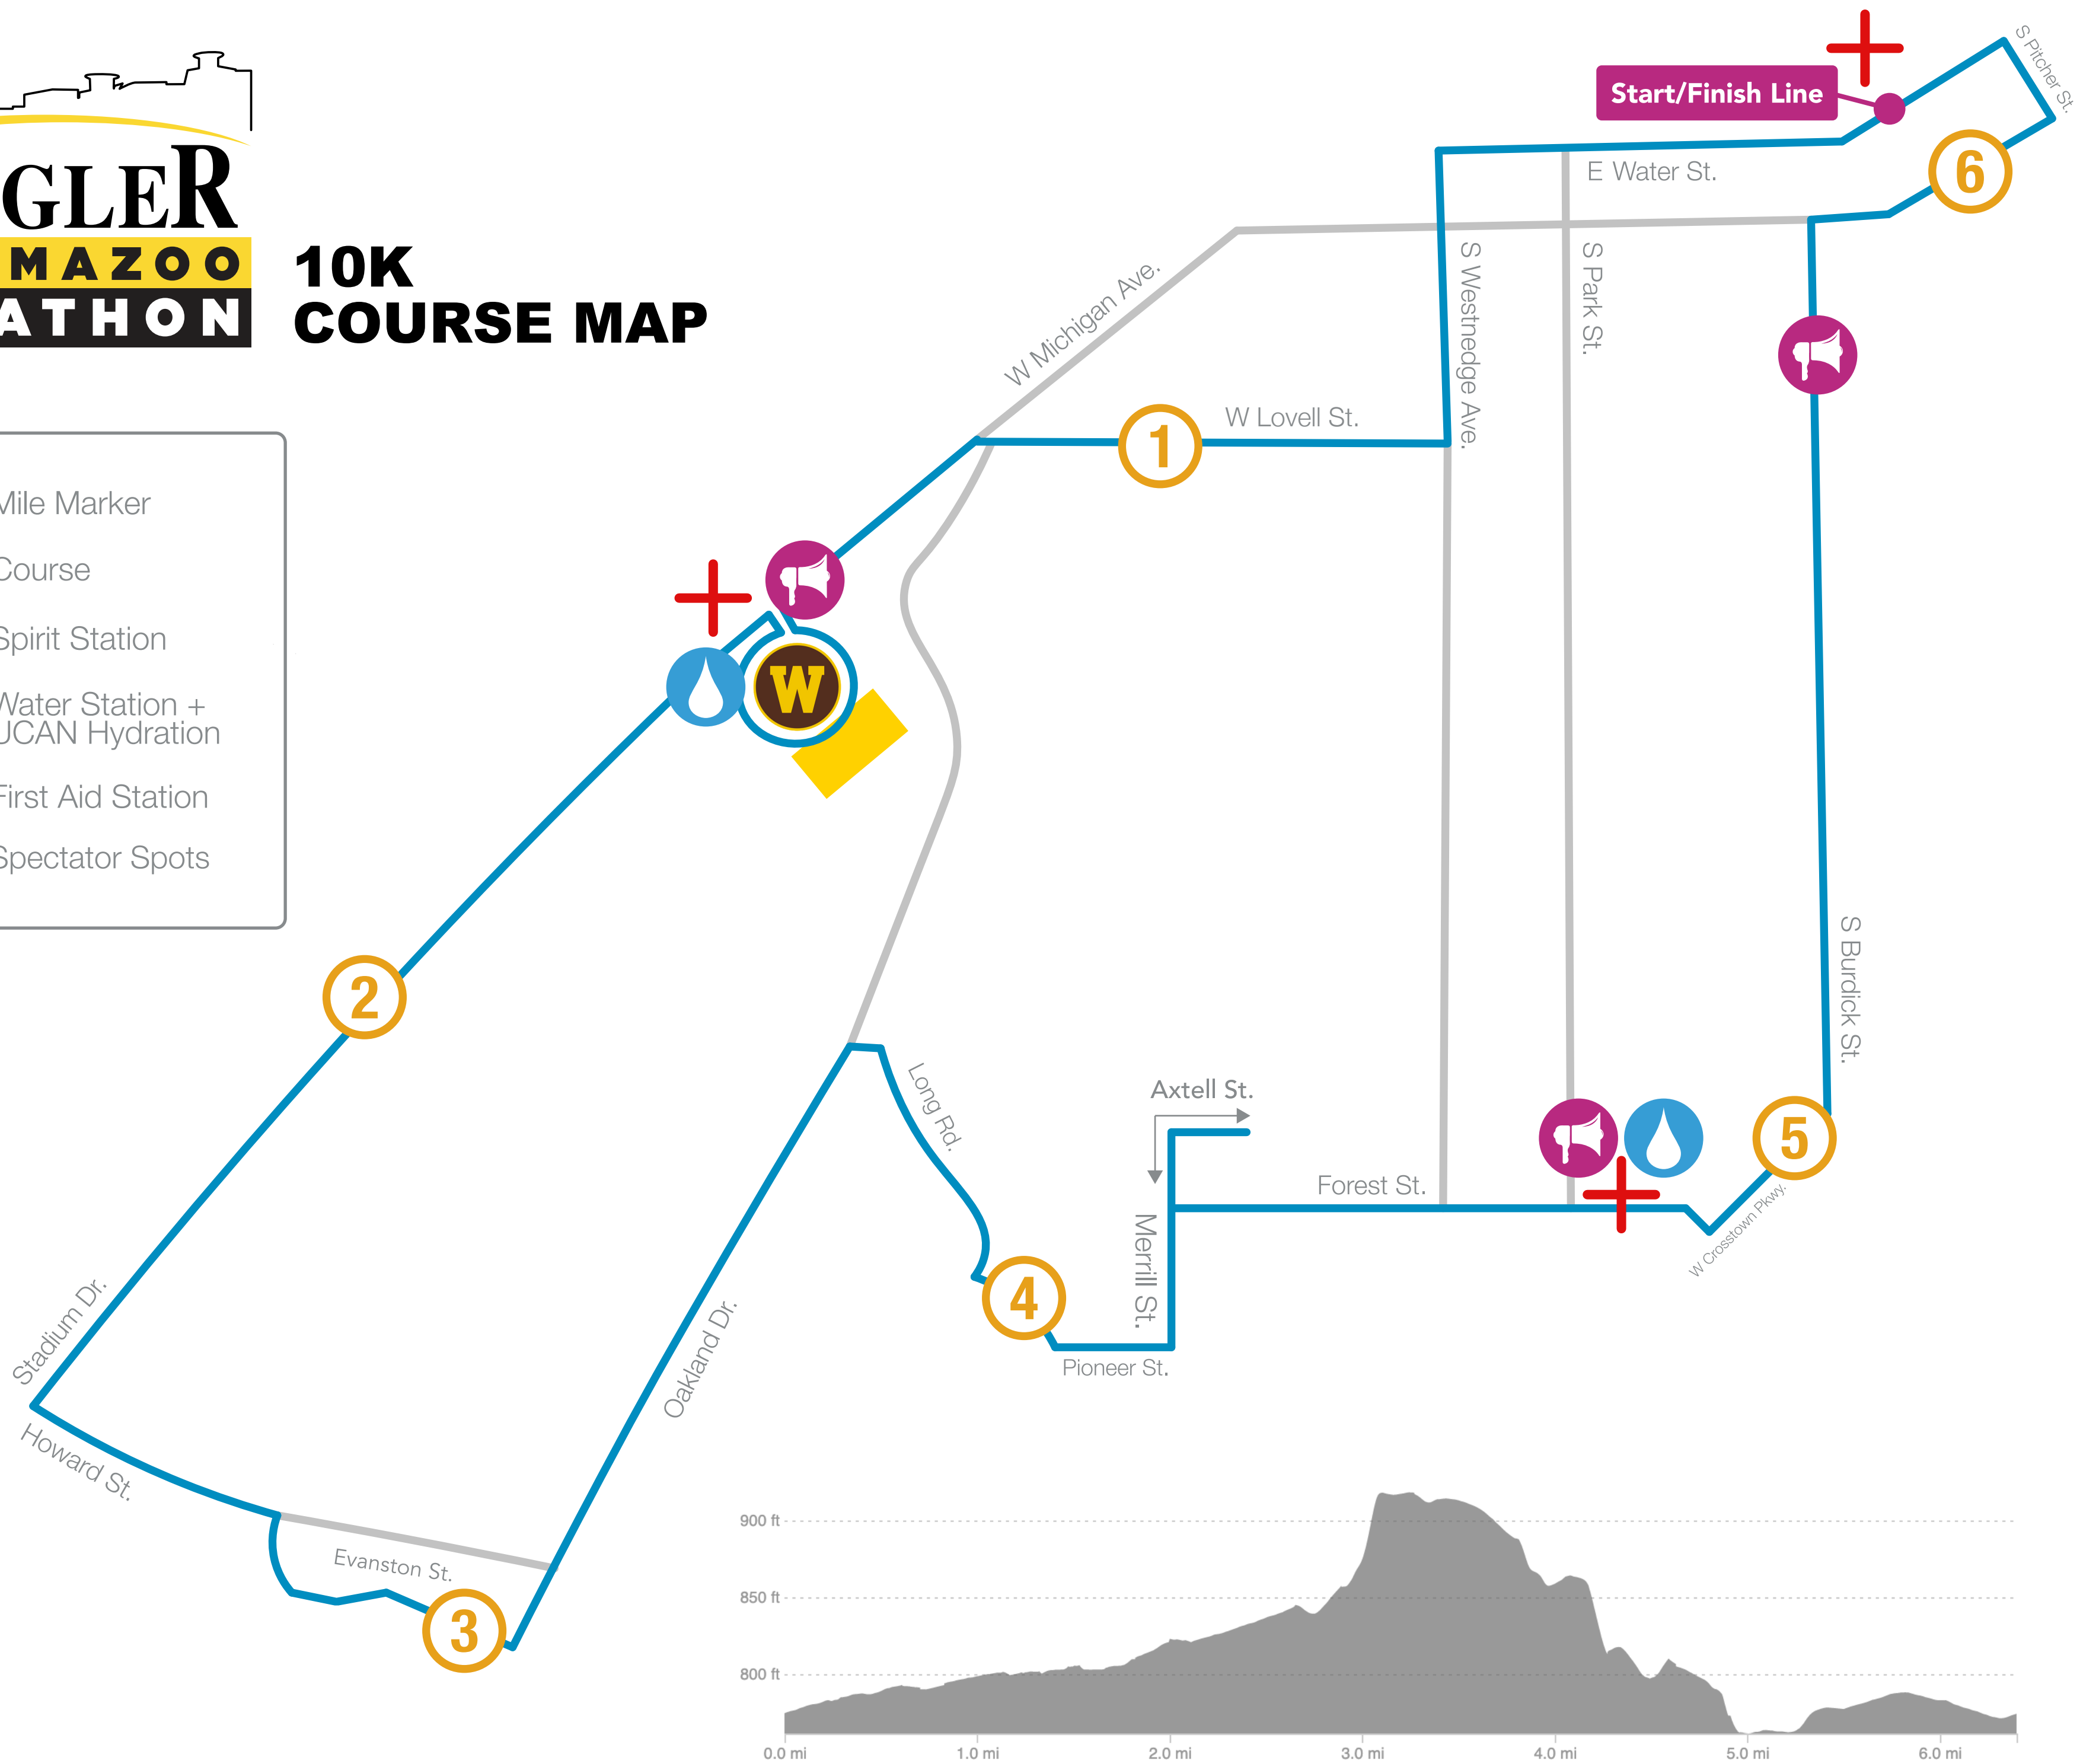

5K COURSE MAP

	Mile Marker
	Course
	Spirit Station
	Water Station + UCAN Hydration
	First Aid Station

ZEIGLER KALAMAZOO MARATHON

10K COURSE MAP

-  Mile Marker
-  Course
-  Spirit Station
-  Water Station + UCAN Hydration
-  First Aid Station
-  Spectator Spots

	Half Marathon Course
	Spirit Station
	Water Station + UCAN Hydration
	UCAN Gels
	First Aid Station
	Spectator Spots

**HALF MARATHON
COURSE MAP**

ZEIGLER KALAMAZOO MARATHON

MARATHON COURSE MAP

	Mile Marker
	Marathon Course
	Spirit Station
	Water Station + UCAN Hydration
	UCAN Gels
	First Aid Station
	Spectator Spots

ZEIGLER KALAMAZOO MARATHON

RELAY COURSE MAP

	Mile Marker
	Marathon Course
	Spirit Station
	Water Station + UCAN Hydration
	UCAN Gels
	First Aid Station
	Spectator Spots
	Relay Exchange Zone

ZEIGLER KALAMAZOO MARATHON

ALL COURSES

-  Relay Exchange Zone
-  Marathon Course
-  Half Marathon Course
-  10K Course
-  5K Course
-  Spirit Station
-  Water Station + UCAN Hydration
-  UCAN Gels
-  First Aid Station