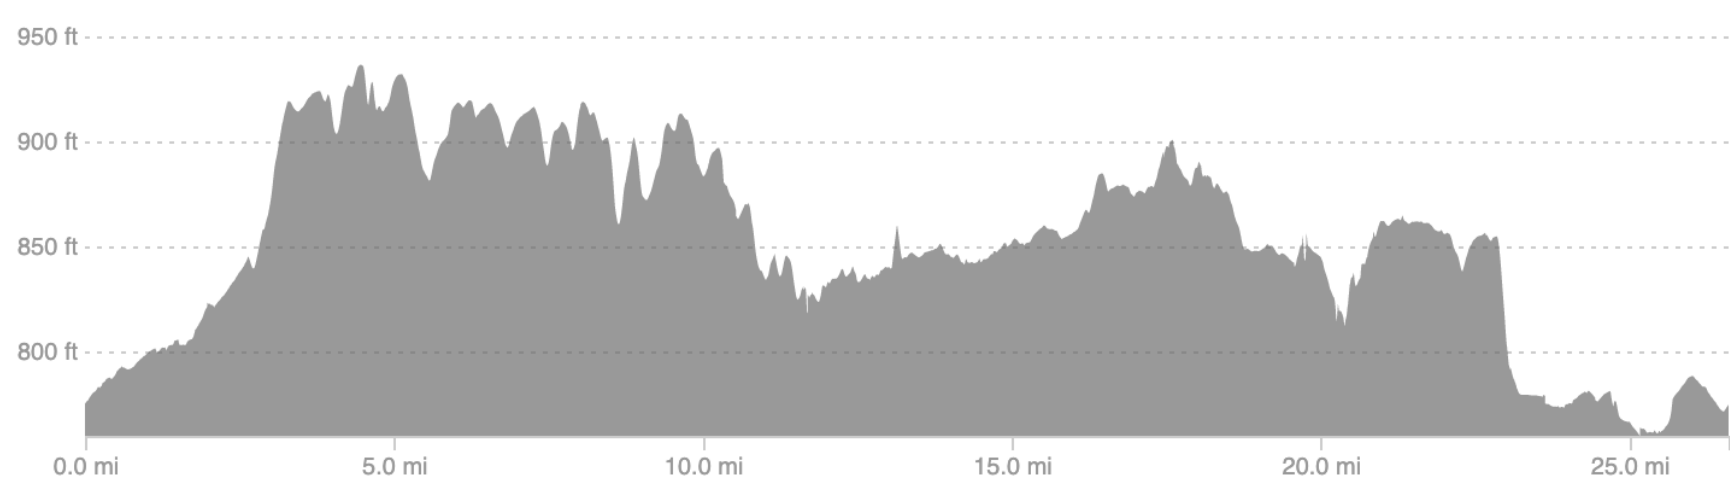

5K COURSE MAP

	Mile Marker
	Course
	Spirit Station
	Water Station + UCAN Hydration
	First Aid Station

ZEIGLER KALAMAZOO MARATHON

10K COURSE MAP

-  Mile Marker
-  Course
-  Spirit Station
-  Water Station + UCAN Hydration
-  First Aid Station
-  Spectator Spots

	Half Marathon Course
	Spirit Station
	Water Station + UCAN Hydration
	UCAN Gels
	First Aid Station
	Spectator Spots

**HALF MARATHON
COURSE MAP**

ZEIGLER KALAMAZOO MARATHON

MARATHON COURSE MAP

	Mile Marker
	Marathon Course
	Spirit Station
	Water Station + UCAN Hydration
	UCAN Gels
	First Aid Station
	Spectator Spots

ZEIGLER KALAMAZOO MARATHON

RELAY COURSE MAP

	Mile Marker
	Marathon Course
	Spirit Station
	Water Station + UCAN Hydration
	UCAN Gels
	First Aid Station
	Spectator Spots
	Relay Exchange Zone

ZEIGLER KALAMAZOO MARATHON

ALL COURSES

-  Relay Exchange Zone
-  Marathon Course
-  Half Marathon Course
-  10K Course
-  5K Course
-  Spirit Station
-  Water Station + UCAN Hydration
-  UCAN Gels
-  First Aid Station