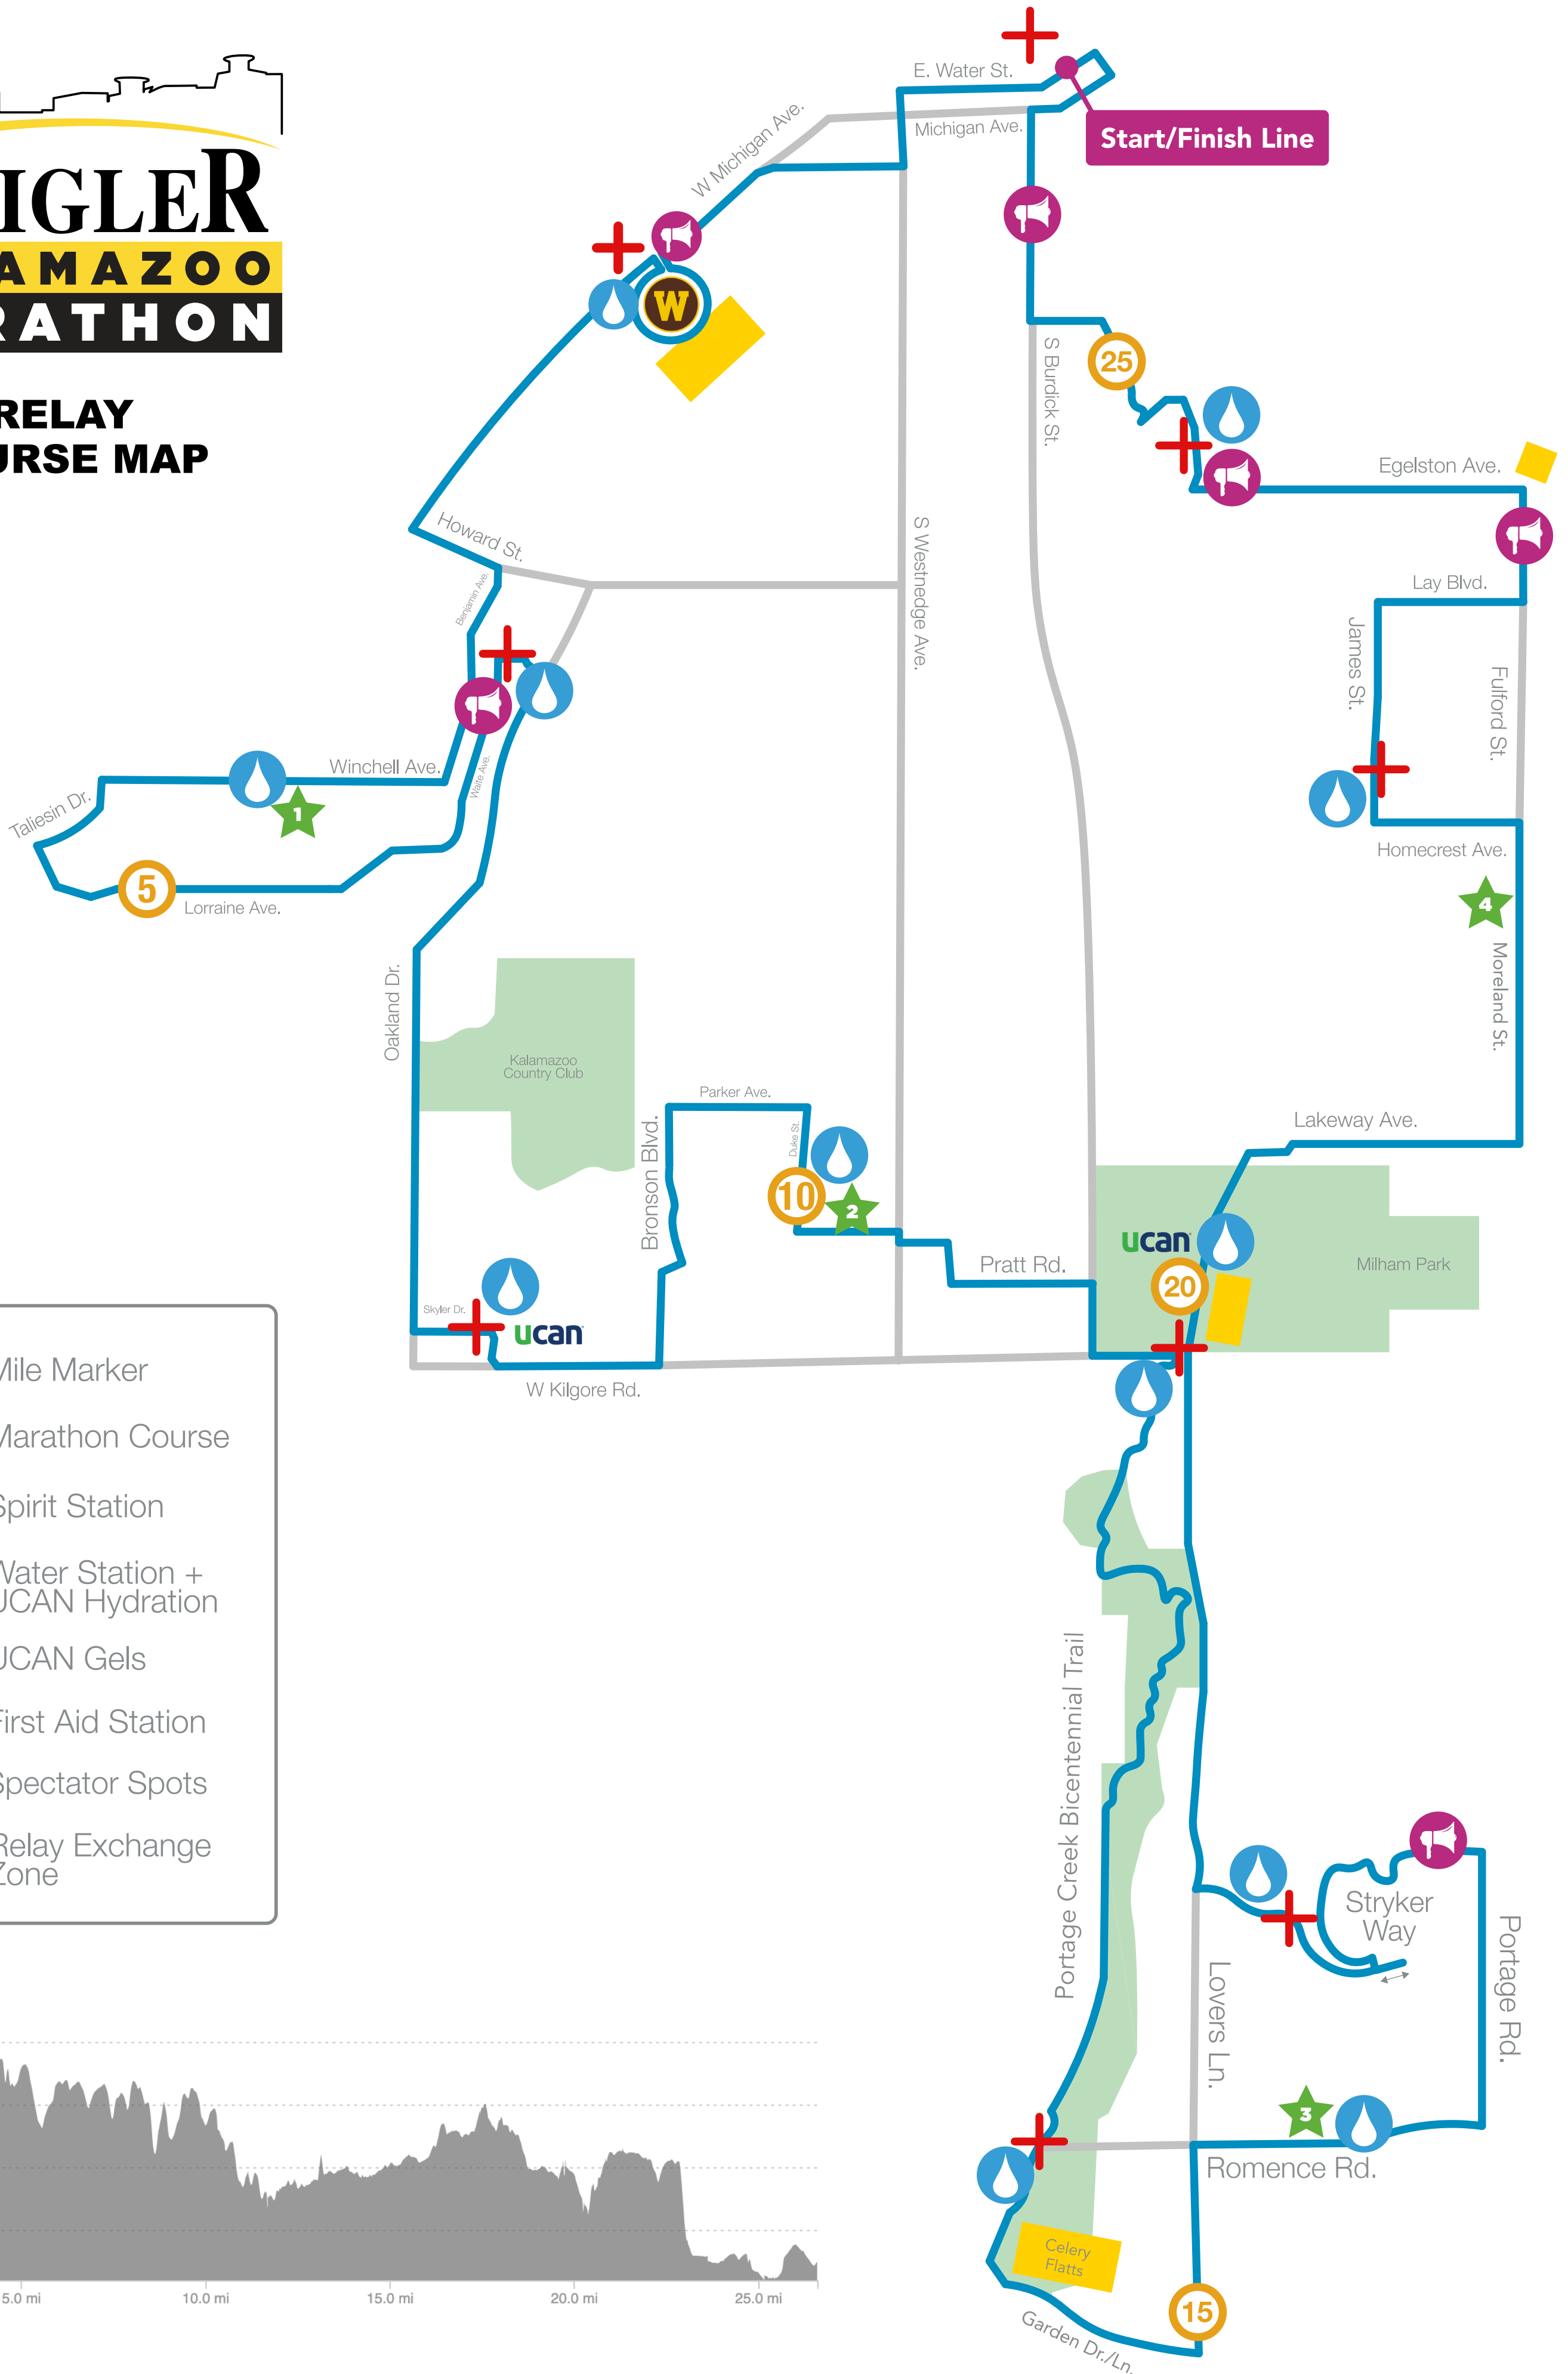

5K COURSE MAP

	Mile Marker
	Course
	Spirit Station
	Water Station + UCAN Hydration
	First Aid Station

ZEIGLER KALAMAZOO MARATHON

10K COURSE MAP

-  Mile Marker
-  Course
-  Spirit Station
-  Water Station + UCAN Hydration
-  First Aid Station
-  Spectator Spots

	Half Marathon Course
	Spirit Station
	Water Station + UCAN Hydration
	UCAN Gels
	First Aid Station
	Spectator Spots

**HALF MARATHON
COURSE MAP**

ZEIGLER KALAMAZOO MARATHON

MARATHON COURSE MAP

	Mile Marker
	Marathon Course
	Spirit Station
	Water Station + UCAN Hydration
	UCAN Gels
	First Aid Station
	Spectator Spots

ZEIGLER KALAMAZOO MARATHON

RELAY COURSE MAP

	Mile Marker
	Marathon Course
	Spirit Station
	Water Station + UCAN Hydration
	UCAN Gels
	First Aid Station
	Spectator Spots
	Relay Exchange Zone

ZEIGLER KALAMAZOO MARATHON

ALL COURSES

-  Relay Exchange Zone
-  Marathon Course
-  Half Marathon Course
-  10K Course
-  5K Course
-  Spirit Station
-  Water Station + UCAN Hydration
-  UCAN Gels
-  First Aid Station