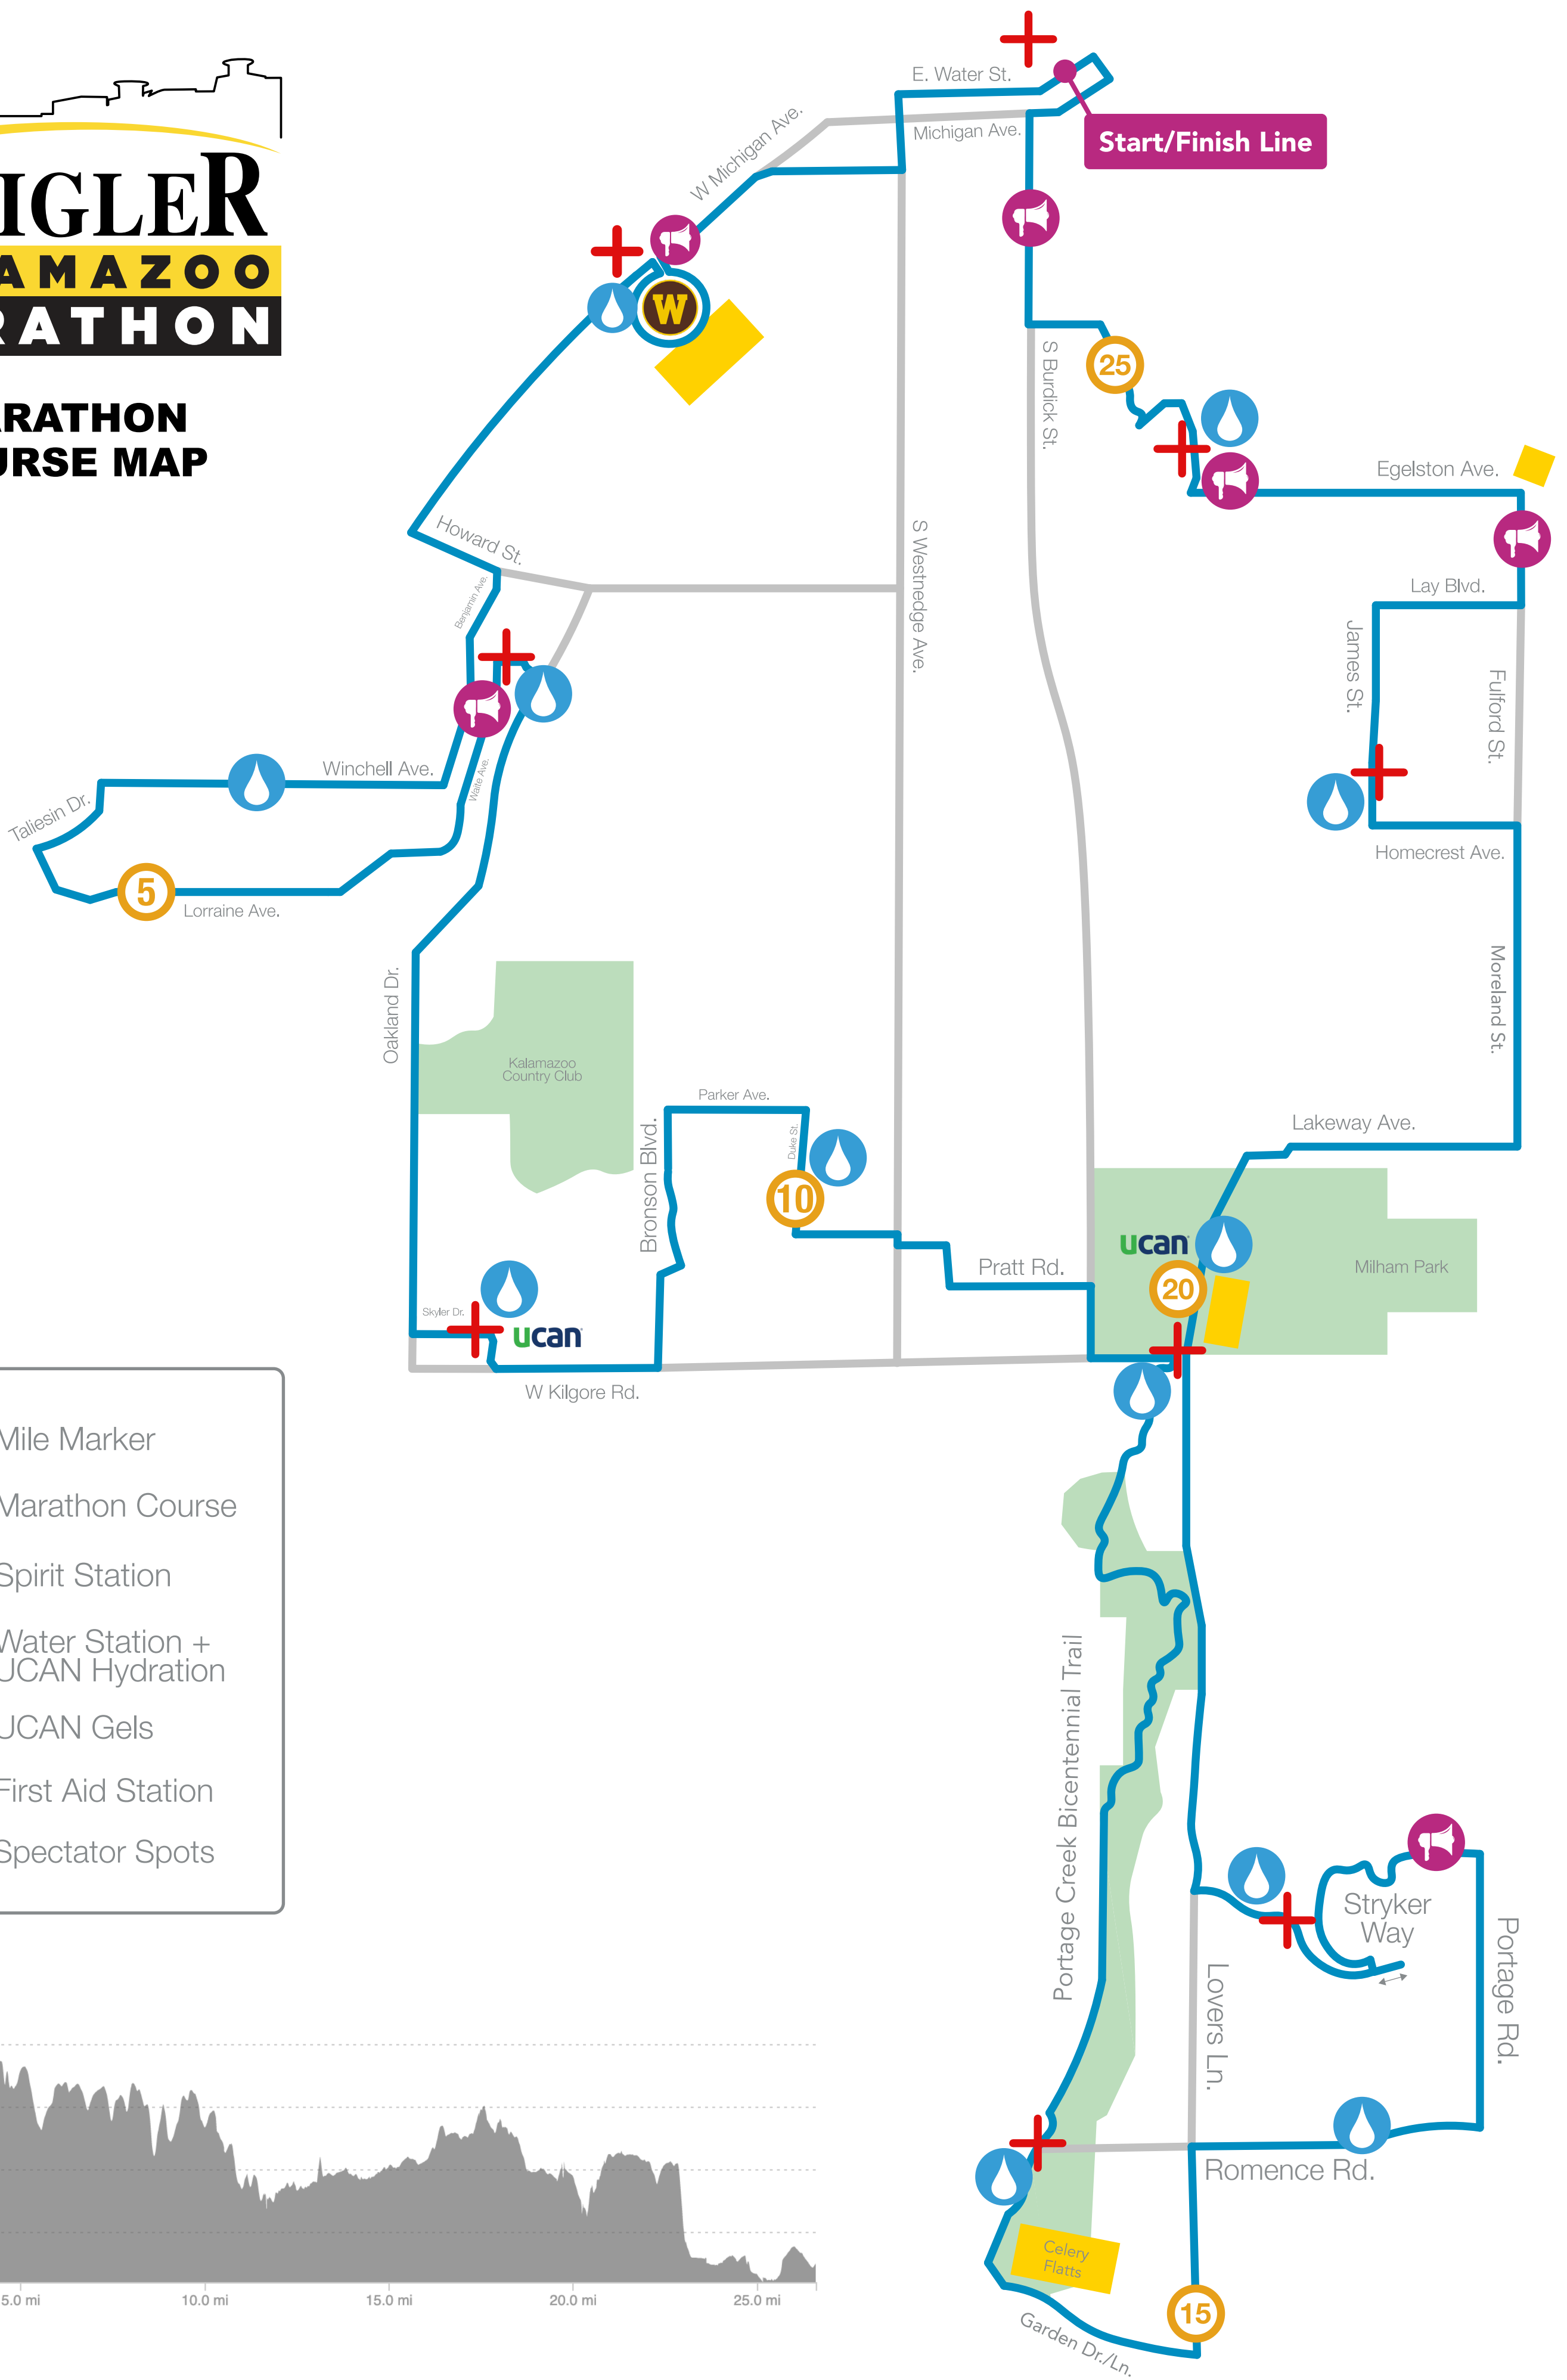

5K COURSE MAP

	Mile Marker
	Course
	Spirit Station
	Water Station + UCAN Hydration
	First Aid Station

ZEIGLER KALAMAZOO MARATHON

10K COURSE MAP

-  Mile Marker
-  Course
-  Spirit Station
-  Water Station + UCAN Hydration
-  First Aid Station
-  Spectator Spots

	Half Marathon Course
	Spirit Station
	Water Station + UCAN Hydration
	UCAN Gels
	First Aid Station
	Spectator Spots

**HALF MARATHON
COURSE MAP**

ZEIGLER KALAMAZOO MARATHON

MARATHON COURSE MAP

	Mile Marker
	Marathon Course
	Spirit Station
	Water Station + UCAN Hydration
	UCAN Gels
	First Aid Station
	Spectator Spots

ZEIGLER KALAMAZOO MARATHON

RELAY COURSE MAP

	Mile Marker
	Marathon Course
	Spirit Station
	Water Station + UCAN Hydration
	UCAN Gels
	First Aid Station
	Spectator Spots
	Relay Exchange Zone

ZEIGLER KALAMAZOO MARATHON

ALL COURSES

-  Relay Exchange Zone
-  Marathon Course
-  Half Marathon Course
-  10K Course
-  5K Course
-  Spirit Station
-  Water Station + UCAN Hydration
-  UCAN Gels
-  First Aid Station