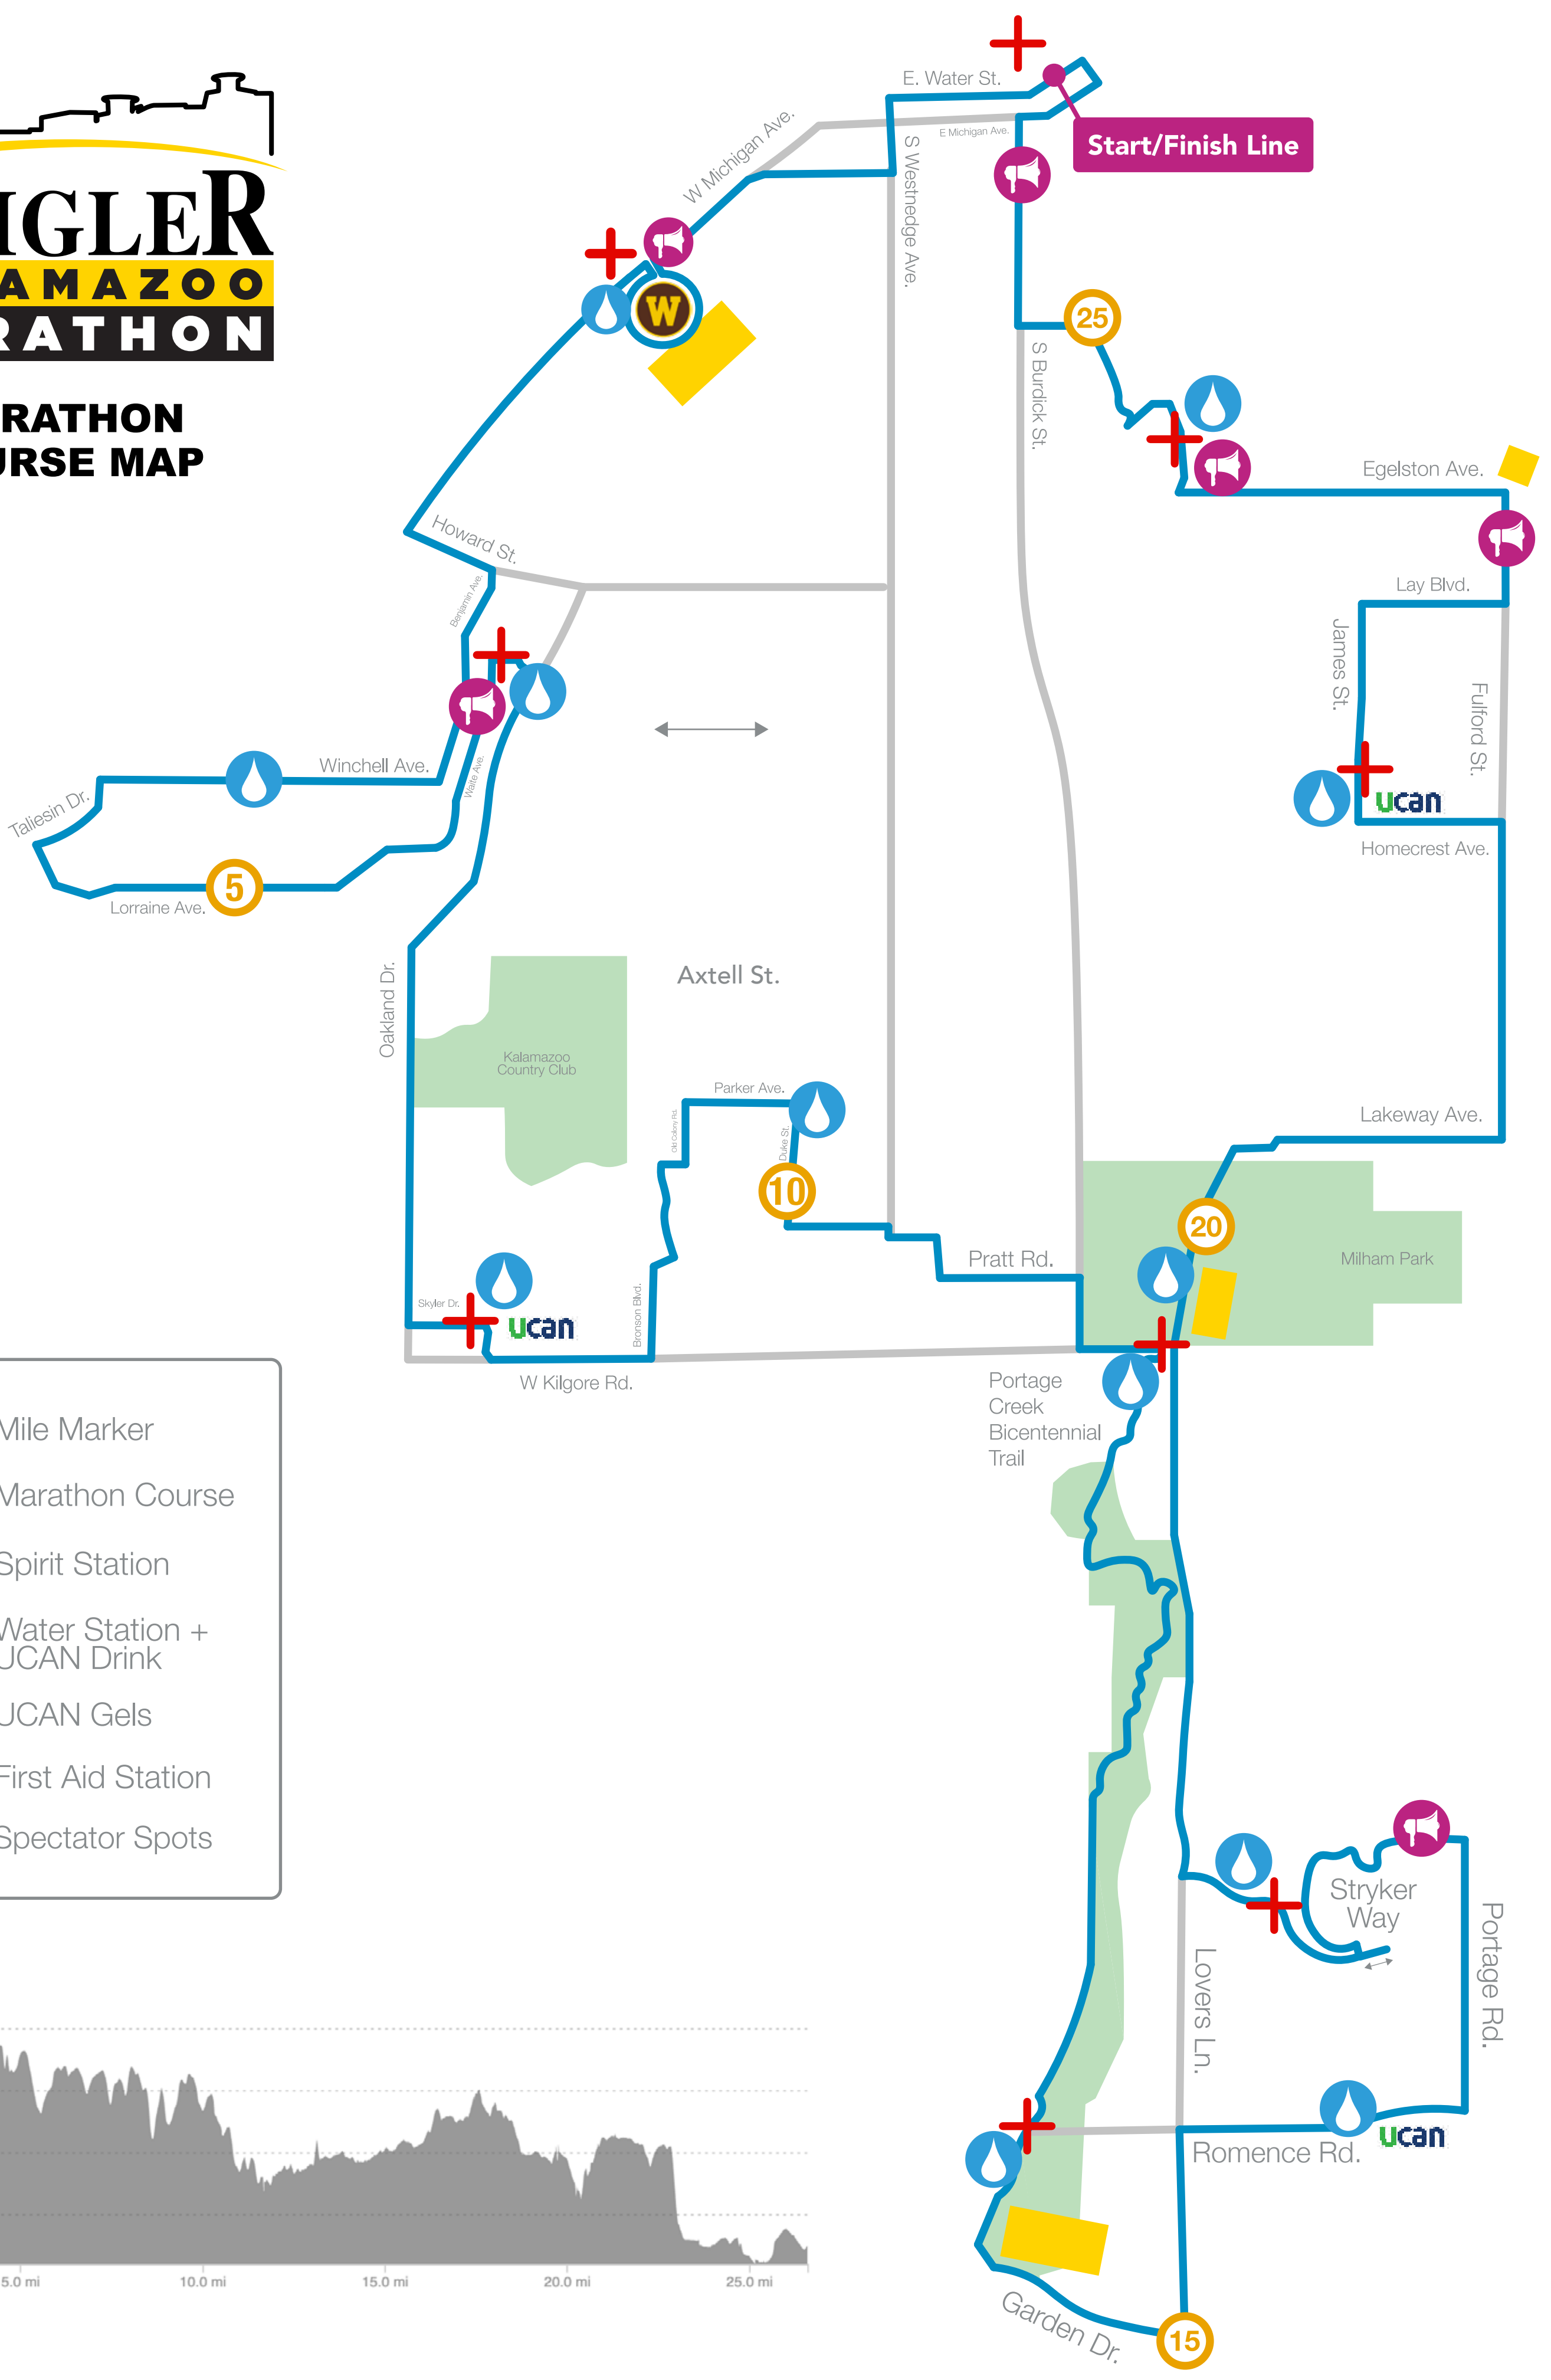

# ZEIGLER KALAMAZOO MARATHON

## MARATHON COURSE MAP

	Mile Marker
	Marathon Course
	Spirit Station
	Water Station + UCAN Drink
	UCAN Gels
	First Aid Station
	Spectator Spots